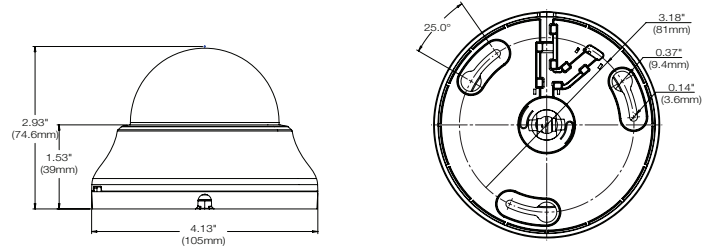

Accessories (Optional)

DWC-GPLT-W
Converter plate for electronic gang box - white

Dimensions

unit: Inch (mm)

Specifications

IMAGE	
Image sensor	2.1MP/1080p 1/2.9" CMOS
Total pixels	2001(H) X 1121(V)
Minimum scene illumination	0.25 lux (color)
	0.0 lux (B/W)
LENS	
Focal length	2.8mm, F2.0
Lens type	Fixed lens
Field of view (FoV)	109°
IR distance	50ft range
OPERATIONAL	
Shutter mode	Auto, manual, anti-flicker, slow shutter
Shutter speed	1/15 - 1/32000
Slow shutter	2X, 3X, 5X, 6X, 7.5X, 10X
Auto gain control	Auto
Day and night	Auto, day (color), night (B/W)
Smart DNR™ 3D digital noise reduction	3D-DNR
Wide Dynamic Range (WDR)	D-WDR
Privacy zone	16 programmable privacy masks
Backlight Compensation (BLC)	Yes
Mirror & flip	Yes
Alarm notifications	Notifications via e-mail and FTP server recording
NETWORK	
LAN	RJ45 (10/100Base-T)
Video compression type	H.265, H.264, MJPEG
Resolution	H.265: 2.1MP/1080p, 720p(main), CIF(sub) H.264: 2.1MP/1080p, 720p(main), CIF(sub) MJPEG: CIF
Frame rate	Up to 30fps at all resolutions
Video bitrate	100Kbps - 10Mbps, multi-rate for preview and recording
Bitrate control	Multi streaming CBR/VBR at H.264, H.265 (controllable frame rate and bandwidth)
Streaming capability	Dual-stream at different rates and resolutions
IP	IPv4, IPv6
Protocol	TCP/IP, UDP, AutoIP, RTP(UDP/TCP), RTSP, NTP, HTTP, HTTPS, SSL, DNS, DDNS, DHCP, FTP, SMTP, ICMP, SNMPv1/v2/v3(MIB-2), ONVIF
Security	HTTPS(SSL), IP filtering, 802.1x, digest authentication (ID/PW)
ONVIF conformance	Yes
Web viewer	OS: Windows®, Mac® OS, Linux® Browser: Internet Explorer®, Google Chrome®, Mozilla Firefox®, Safari®
Video management software	DW Spectrum® IPVMS
ENVIRONMENTAL	
Operating temperature	-4°F - 122°F (-20°C - 50°C)
Operating humidity	10-90% (non-condensing)
Other certifications	CE, FCC, RoHS
ELECTRICAL	
Power requirement	DC 12V, PoE (IEEE 802.3af Class 2). (Adapter not included)
Power consumption	DC12V: max 3.8W PoE: max 5.5W
MECHANICAL	
Material	Plastic housing, polycarbonate dome
Dimensions	4.13" x 2.93" (105 x 74.6mm)
Weight	0.66lbs (0.3Kg)
Warranty	5 year warranty