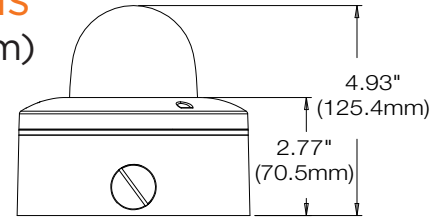

Accessories (Optional)

DWC-V4CM/
DWC-V4CMB
Ceiling mount
bracket

DWC-V4WM/
DWC-V4CWB
Wall mount
bracket

DWC-FM-
MPSNAP
Flush mount

DWC-
V4SSLD
Sunshield cover

Dimensions

unit: Inch (mm)

Specifications