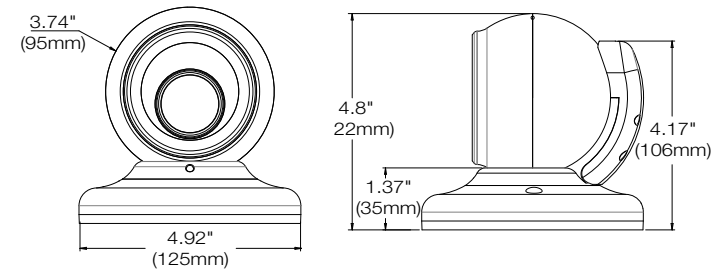

Accessories (Optional)

Dimensions

Unit: Inch (mm)

Specifications

IMAGE	
Image sensor	5MP 1/2.8" CMOS
Total pixels	2592 (H) X 1944 (V)
Minimum scene illumination	0.13 lux (color) 0.0 lux (B/W)
LENS	
Focal length	2.8mm, F1.8
Lens type	Fixed lens
Field of view (FoV)	103°
IR distance	100ft range
OPERATIONAL	
Shutter mode	Auto, manual, anti-flicker, slow shutter
Shutter speed	1/15 - 1/32000
Slow shutter	1/2, 1/3, 1/5, 1/6, 1/7.5, 1/10
Auto gain control	Auto
Day and night	Auto, day (color), night (B/W)
Smart DNR™ 3D	
Digital noise reduction	3D-DNR
Wide Dynamic Range (WDR)	True WDR
Wide Dynamic Range (WDR) dB	120dB
Privacy zone	16 programmable privacy masks
Backlight compensation (BLC)	Yes
Mirror and flip	Yes
Alarm notifications	Notifications via e-mail and FTP server recording
NETWORK	
LAN	RJ45 (10/100Base-T)
Video Compression type	H.265, H.264, MJPEG
Resolution	H.265: 2592x1944, 2304x1296, 2.1MP/1080p, 720p, VGA, D1, CIF H.264: 2592x1944, 2304x1296, 2.1MP/1080p, 720p, VGA, D1, CIF MJPEG: 2.1MP/1080p, 720p, 800x600, VGA, 768x432, D1, CIF
Frame rate	Up to 30fps at all resolutions
Video bitrate	H.265 / H.264: 32Kbps - 14Mbps MJPEG: 1Mbps - 40Mbps
Bitrate control	H.265 dual-stream or simultaneous H.265 / H.264 / MJPEG
Streaming capability	Dual-stream at different rates and resolutions
IP	IPv4, IPv6
Protocol	TCP/IP, UDP, AutoIP, RTP (UDP/TCP), RTSP, NTP, HTTP, HTTPS, SSL, DNS, DDNS, DHCP, FTP, SMTP, ICMP, SNMPv1/v2/v3 (MIB-2), ONVIF
Security	HTTPS (SSL), IP filtering, 802.1x, digest authentication (ID/PW)
ONVIF conformance	Yes
Web viewer	OS: Windows®, Mac® OS, Linux® Browser: Internet Explorer®, Google Chrome®, Mozilla Firefox®, Safari®
Video management software	DW Spectrum® IPVMS
ENVIRONMENTAL	
Operating temperature	-4°F - 122°F (-20°C - 50°C)
Operating humidity	10-90% (non-condensing)
IP rating	IP67-rated
IK rating	IK10 impact-resistant
Other certifications	CE, FCC, RoHS
ELECTRICAL	
Power requirement	DC 12V, PoE IEEE 802.3af Class 3. (Adapter not included)
Power consumption	DC12V: max 6.5W PoE: max 7.8W
MECHANICAL	
Material	Aluminum vandal ball housing
Dimensions	4.92" x 4.8" (125 x 122 mm)
Weight	1.76 lbs (0.8 kg)
Warranty	5 year warranty