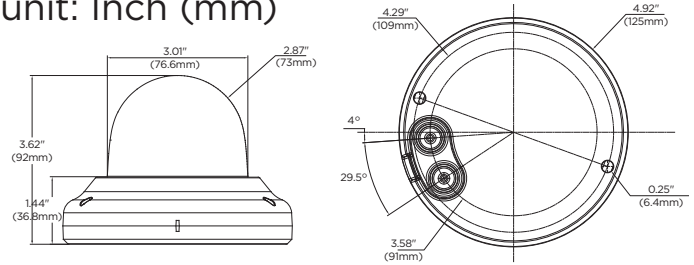

Dimensions

unit: Inch (mm)

Specifications

Summary

This MEGAPIX® IP camera provides 4K resolution at real-time 30fps. It includes a 3.6-10mm vari-focal auto-focus lens with motorized zoom, simultaneous H.265/H.264/MJPEG codec support and Star-Light Plus™ color in near-total darkness technology for quality video in any lighting condition. The IP66-rated, IK-10 impact-resistant vandal housing features CleanView™ self-cleaning dome treatment. All MEGAPIX® cameras are ONVIF conformant, assuring their successful integration with any open platform solution on the market.

Features

- 4K 1/1.8" image sensor at real-time 30fps
- Star-Light Plus™ color in near-total darkness technology
- 3.6-10mm vari-focal p-iris lens with motorized zoom and auto-focus
- True Wide Dynamic Range (WDR)
- Triple codecs (H.265, H.264, MJPEG) with simultaneous streaming
- 100' Smart IR™ with intelligent camera sync
- CleanView™ hydrophobic dome coating repels water, dust and grease
- Smart DNR™ 3D digital noise reduction
- True day/night with mechanical IR cut filter
- Programmable privacy zones
- Auto gain control (AGC)
- Backlight compensation (BLC)
- Auto white balance (AWB)
- Motion detection
- Two-way audio
- Micro SD/SDHC/SDXC class 10 card slot (card not included)
- Alarm sensor input
- Relay output
- Web server built-in
- PoE class 3 and DC12V
- ONVIF conformant, profile S
- IP66 environmental-rated dust-tight and water-resistant
- IK 10-rated impact-resistant
- 5 year warranty

Accessories (Optional)