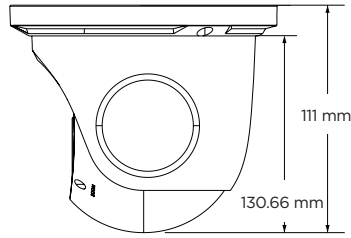

## Dimensions

unit: Inch (mm)

## Specifications

IMAGE	
Image sensor	5MP 1/2.7" CMOS sensor
Active pixels	2592(H) x 1944(V)
Scanning system	CMOS line-by-line
Frequency	60Hz/50Hz
Signal technology	Universal HD over Coax <sup>®</sup> technology with HD-Analog, HD-TVI, HD-CVI and all legacy analog signal support
Resolution	5MP: 2560 x 1936 @ 20fps 4MP: 2560 x 1440 @ 30fps
Minimum scene illumination	0.01 lux (color) 0 lux (B&W)
Video output	HD-Analog, HD-TVI and HD-CVI 5MP at 20fps, 4MP at 30fps Analog up to 960H at 30fps
LENS	
Focal length	2.8-12mm, F1.2
Lens type	Vari-focal lens with auto focus
Field of view (FoV)	91.2°-33.4°
IR distance	100ft range
OPERATIONAL	
Shutter mode	Auto, manual
Shutter speed	1 / 60s - 1 / 100000s
Backlight (BLC)	Yes
Wide Dynamic Range (WDR)	D-WDR
3D digital noise reduction	Digital noise reduction
White balance	Yes
Day / night	True day/night
Mirror / flip	Yes
Auto gain control	Auto
Sharpness	Yes
Up the Coax (UTC) camera control	UTC camera control
ENVIRONMENTAL	
Operating temperature	-22°F - 122°F (-30°C - 50°C)
Operating humidity	10 % - 90 % humidity
IP rating	IP66 certified weather and tamper resistant
Other certifications	CE, FCC, RoHS
ELECTRICAL	
Power requirements	DC12V
Power consumption	IR ON : < 4W IR OFF : < 1W
MECHANICAL	
Material	Metal turret housing
Dimensions	4.33" x 4.29" (111 x 109 mm)
Weight	1.51 lb (0.689kg)