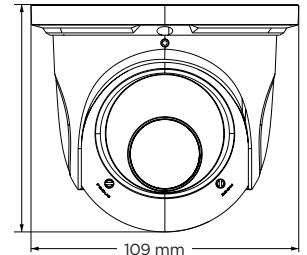

## Dimensions

unit: Inch (mm)

## Specifications

IMAGE	
Image sensor	5MP 1/2.7" CMOS sensor
Active pixels	2592(H) x 1944(V)
Scanning system	CMOS line-by-line
Frequency	60Hz/50Hz
Signal technology	Universal HD over Coax <sup>®</sup> technology with HD-Analog, HD-TVI, HD-CVI and all legacy analog signal support
Resolution	5MP: 2560 x 1936 @ 20fps 4MP: 2560 x 1440 @ 30fps
Minimum scene illumination	0.01 lux (color) 0 lux (B&W)
Video output	HD-Analog, HD-TVI and HD-CVI 5MP at 20fps, 4MP at 30fps Analog up to 960H at 30fps
LENS	
Focal length	2.8-12mm, F1.2
Lens type	Vari-focal lens with auto focus
Field of view (FoV)	91.2°-33.4°
IR distance	100ft range
OPERATIONAL	
Shutter mode	Auto, manual
Shutter speed	1 / 60s - 1 / 100000s
Backlight (BLC)	Yes
Wide Dynamic Range (WDR)	D-WDR
3D digital noise reduction	Digital noise reduction
White balance	Yes
Day / night	True day/night
Mirror / flip	Yes
Auto gain control	Auto
Sharpness	Yes
Up the Coax (UTC) camera control	UTC camera control
ENVIRONMENTAL	
Operating temperature	-22°F - 122°F (-30°C - 50°C)
Operating humidity	10 % - 90 % humidity
IP rating	IP66 certified weather and tamper resistant
Other certifications	CE, FCC, RoHS
ELECTRICAL	
Power requirements	DC12V
Power consumption	IR ON : < 4W IR OFF : < 1W
MECHANICAL	
Material	Metal turret housing
Dimensions	4.33" x 4.29" (111 x 109 mm)
Weight	1.51 lb (0.689kg)