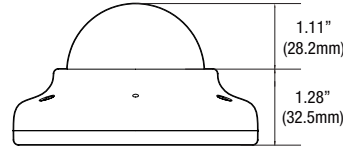

Dimensions

unit: Inch (mm)

Summary

Featuring Star-Light Plus™ color in near-total darkness, 5MP Universal HD over Coax® cameras deliver crystal-clear color images and support HD-Analog, HD-TVI and HD-CVI. The ultra low-profile weather resistant vandal dome cameras are IP66 rated and can be controlled via the same coax cable using UTC. All DW® Universal HD over Coax® cameras are engineered to work with our VMAX® A1 Plus™ DVRs using your existing coax infrastructure.

Features

- Universal HD over Coax® technology with HD-Analog, HD-TVI, HD-CVI
- Star-Light™ color in near-total darkness technology
- 1/2.8" image sensor
- 5MP at 20fps, 4MP at real-time 30fps
- 4.0mm fixed lens
- True wide dynamic range (WDR)
- OSD control via coaxial (UTC)
- Ultra low-profile vandal dome housing
- 50' Smart IR™ with intelligent camera sync
- Smart DNR™ 3D digital noise reduction
- True day/night mechanical IR cut filter
- De-Fog™ extreme weather image compensation
- Easy icon driven OSD menu with built-in joystick
- Programmable privacy zones
- Auto gain control (AGC)
- Backlight compensation (BLC)
- Auto white balance (AWB)
- IP66 environmental-rated dust-tight and water-resistant
- IK 10-rated impact-resistant
- 5 year warranty

Specifications

Designed and engineered in U.S.A and Korea

IMAGE	
Image sensor	5MP 1/2.8" CMOS
Active pixels	2608(H) x 1960(V)
Scanning system	Progressive scan
Frequency	60Hz / 50Hz
Signal technology	Universal HD over Coax® technology with HD-Analog, HD-TVI, HD-CVI to 5MP
Synchronization	Internal
Resolution	2592(H) x 1944(V)
Minimum scene illumination	0.16 lux (color) 0 lux (B&W)
Video output	HD-Analog and HD-TVI: 5MP/1944p @ 20fps and 12.5fps HD-Analog, HD-TVI and HD-CVI: 4MP/1440p @ 30fps
2nd video output	CVBS output for video testing
LENS	
Focal length	4.0mm
Lens type	Fixed lens
Field of view (FoV)	82°
IR distance	50ft range
OPERATIONAL	
Shutter mode	Auto
Shutter speed	1/30-1/30,000
Backlight (BLC)	Yes
Star-Light (sense-up)	Off - x32
Wide Dynamic Range (WDR)	Double shutter WDR
Wide dynamic range (WDR) dB	120dB
Smart DNR™	
3D digital noise reduction	3D/2D DNR
White balance	Yes
Day / night	Auto, day (color), night (B/W)
Mirror / flip	Yes
Auto gain control	Max 72dB
Motion detection	Yes
Privacy zones	Yes
Sharpness	Yes
Gamma	0.45
De-fog	Yes
RS485 / UTP built-in	UTC
ENVIRONMENTAL	
Operating temperature	-4°F - 122°F (-20°C - 50°C)
Operating humidity	10-90% RH (non-condensing)
IP rating	IP66 environmental-rated dust-tight and water-resistant
IK rating	IK 10-rated impact-resistant
Other certifications	FCC, CE, ROHS
ELECTRICAL	
Power requirements	DC12V
Power consumption	DC12V(LED OFF): 2W (176mA) DC12V(LED ON): 2.69W (224mA)
MECHANICAL	
Material	Aluminum vandal housing, polycarbonate dome
Dimensions	4.13" x 2.38" (105 x 60.7 mm)
Weight	0.88lbs (0.4kg)

Accessories (Optional)