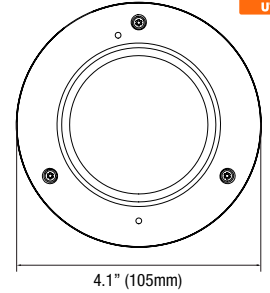

Dimensions

unit: Inch (mm)

Summary

Featuring Star-Light Plus™ color in near-total darkness, 5MP Universal HD over Coax® cameras deliver crystal-clear color images and support HD-Analog, HD-TVI and HD-CVI. The ultra low-profile weather resistant vandal dome cameras are IP66 rated and can be controlled via the same coax cable using UTC. All DW® Universal HD over Coax® cameras are engineered to work with our VMAX® A1 Plus™ DVRs using your existing coax infrastructure.

Features

- Universal HD over Coax® technology with HD-Analog, HD-TVI, HD-CVI
- Star-Light™ color in near-total darkness technology
- 1/2.8" image sensor
- 5MP at 20fps, 4MP at real-time 30fps
- 4.0mm fixed lens
- True wide dynamic range (WDR)
- OSD control via coaxial (UTC)
- Ultra low-profile vandal dome housing
- 50' Smart IR™ with intelligent camera sync
- Smart DNR™ 3D digital noise reduction
- True day/night mechanical IR cut filter
- De-Fog™ extreme weather image compensation
- Easy icon driven OSD menu with built-in joystick
- Programmable privacy zones
- Auto gain control (AGC)
- Backlight compensation (BLC)
- Auto white balance (AWB)
- IP66 environmental-rated dust-tight and water-resistant
- IK 10-rated impact-resistant
- 5 year warranty

Specifications

Designed and engineered in U.S.A and Korea

IMAGE	
Image sensor	5MP 1/2.8" CMOS
Active pixels	2608(H) x 1960(V)
Scanning system	Progressive scan
Frequency	60Hz / 50Hz
Signal technology	Universal HD over Coax® technology with HD-Analog, HD-TVI, HD-CVI to 5MP
Synchronization	Internal
Resolution	2592(H) x 1944(V)
Minimum scene illumination	0.16 lux (color) 0 lux (B&W)
Video output	HD-Analog and HD-TVI: 5MP/1944p @ 20fps and 12.5fps HD-Analog, HD-TVI and HD-CVI: 4MP/1440p @ 30fps
2nd video output	CVBS output for video testing
LENS	
Focal length	4.0mm
Lens type	Fixed lens
Field of view (FoV)	82°
IR distance	50ft range
OPERATIONAL	
Shutter mode	Auto
Shutter speed	1/30-1/30,000
Backlight (BLC)	Yes
Star-Light (sense-up)	Off - x32
Wide Dynamic Range (WDR)	Double shutter WDR
Wide dynamic range (WDR) dB	120dB
Smart DNR™	
3D digital noise reduction	3D/2D DNR
White balance	Yes
Day / night	Auto, day (color), night (B/W)
Mirror / flip	Yes
Auto gain control	Max 72dB
Motion detection	Yes
Privacy zones	Yes
Sharpness	Yes
Gamma	0.45
De-fog	Yes
RS485 / UTP built-in	UTC
ENVIRONMENTAL	
Operating temperature	-4°F - 122°F (-20°C - 50°C)
Operating humidity	10-90% RH (non-condensing)
IP rating	IP66 environmental-rated dust-tight and water-resistant
IK rating	IK 10-rated impact-resistant
Other certifications	FCC, CE, ROHS
ELECTRICAL	
Power requirements	DC12V
Power consumption	DC12V(LED OFF): 2W (176mA) DC12V(LED ON): 2.69W (224mA)
MECHANICAL	
Material	Aluminum vandal housing, polycarbonate dome
Dimensions	4.13" x 2.38" (105 x 60.7 mm)
Weight	0.88lbs (0.4kg)

Accessories (Optional)