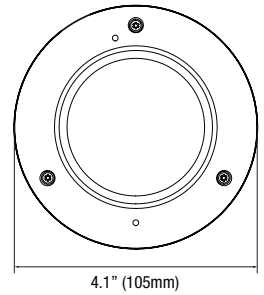

Accessories (Optional)

DWC-V7WM
Wall mount
bracket

DWC-V7JUNC
Junction box

DWC-V7DECO
5x decorative
rings

DWC-V7CM
Ceiling mount
bracket

Dimensions

Unit: inch (mm)

Specifications