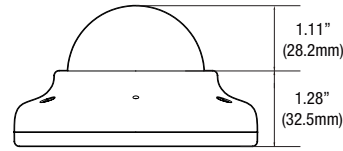

Accessories (Optional)

DWC-V7WM
Wall mount
bracket

DWC-V7JUNC
Junction box

DWC-V7DECO
5x decorative
rings

DWC-V7CM
Ceiling mount
bracket

Dimensions

Unit: inch (mm)

Specifications