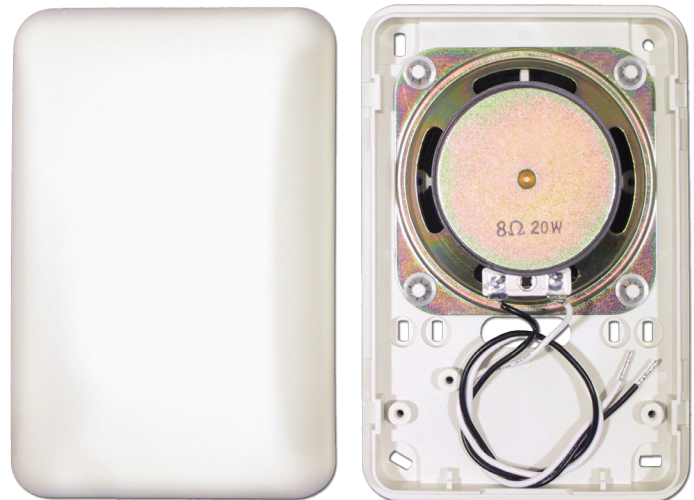

Echo™ Speaker

ELK-70

The ELK-70 is a 20 Watt, 8 Ohm Speaker mounted in an attractive surface mount plastic enclosure. This versatile Echo™ Series speaker is designed to be heard but not seen!. Sound “echoes” off mounting surface from back plate edge.

This unique contemporary speaker has a smooth, paintable, “no grill” surface that easily blends with any decor. This speaker mounts to any flat surface or single gang electrical “J” box. Also available is the ELK-73, a compact version of the ELK-70.

FEATURES:

- Pre-Wired for easy Installation
- May be Painted or Wallpapered
- Mounting Hardware Included
- Lifetime Limited Warranty

SPECIFICATIONS:

- Impedance: 8 Ohms
- Rating: 20 Watts Nominal
- Frequency Response: 500 to 7000 Hz
- Size: 4.375” H x 6.375” W x 1.875” D