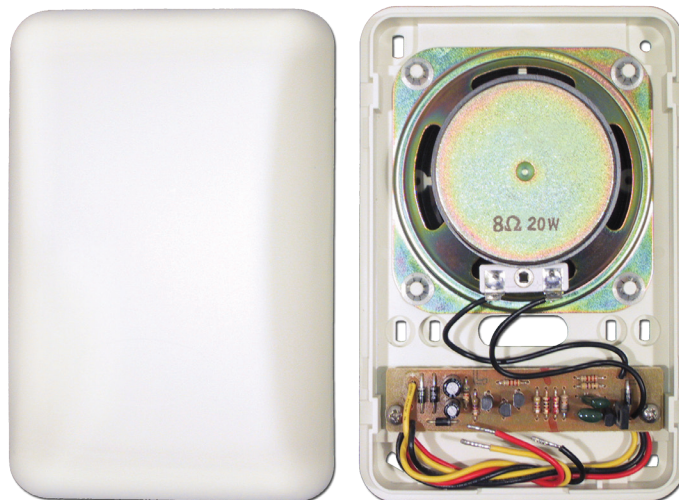

Echo™ Siren

ELK-71

The ELK-71 is a Two-Tone (Yelp & Steady) Siren mounted in an attractive surface mount plastic enclosure. This versatile Echo™ Series siren is designed to be heard but not seen!. Sound “echoes” off mounting surface from back plate edge.

This unique contemporary siren has a smooth, paintable, “no grill” surface that easily blends with any decor. This siren mounts to any flat surface or single gang electrical “J” box. Also available is the ELK-74, a compact version of the ELK-71.

FEATURES:

- Pre-Wired for easy Installation
- May be Painted or Wallpapered
- Mounting Hardware Included
- Lifetime Limited Warranty

SPECIFICATIONS:

- Operating Voltage: 6 - 14 Volts DC
- Sound Level: 100 db @ 1 meter, 13.8vdc
- Current Draw: 480mA @ 13.8vdc
- Size: 4.375” H x 6.375” W x 1.875” D
- Color: White

WIRING INSTRUCTIONS:

- Yellow = STEADY (+)
- Red = YELP (+)
- Black = NEG (-)

For more information, contact your local ELK Representative or call (800)797-9355.

Securing & Simplifying Life

(800)797-9355
(828)397-4200
www.elkproducts.com