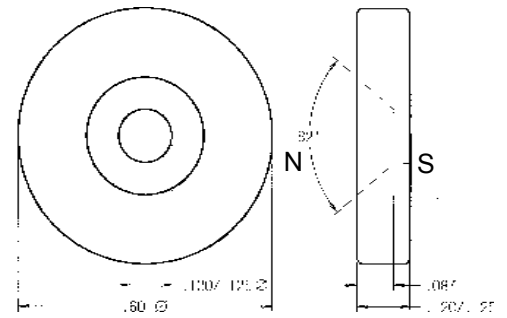

MIGHTY MAG

RARE EARTH MAGNETS

MM-400
3/8" Dia. X 1/8"

MM-600
5/8" Dia. X 1/8"

MM-10
1/4" Dia. X 3/4"

Also Available
MM-9 (1/4" x 1/2")

Also Available
MM-12 (1/4" x 1")

GRI does not guarantee exact measurements.

MIGHTY MAG

RARE EARTH MAGNETS

MM-375
3/8" Dia. X 1/2"

MM-25
1/4" X 1/4" X .100"

MM-45
.19" X .45" X .23"

MMR-25
1/4" Dia. X 1/8"

Note: G.R.I. suggests using a silicone or clear nail polish sealant on the surface of installed rare earth magnets to prevent corrosion.