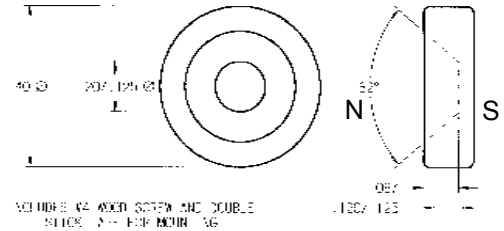

MIGHTY MAG

RARE EARTH MAGNETS

MM-400
3/8" Dia. X 1/8"

MM-600
5/8" Dia. X 1/8"

MM-10
1/4" Dia. X 3/4"

Also Available
MM-9 (1/4" x 1/2")

Also Available
MM-12 (1/4" x 1")

GRI does not guarantee exact measurements.

MIGHTY MAG

RARE EARTH MAGNETS

MM-375
3/8" Dia. X 1/2"

MM-25
1/4" X 1/4" X .100"

MM-45
.19" X .45" X .23"

MMR-25
1/4" Dia. X 1/8"

Note: G.R.I. suggests using a silicone or clear nail polish sealant on the surface of installed rare earth magnets to prevent corrosion.