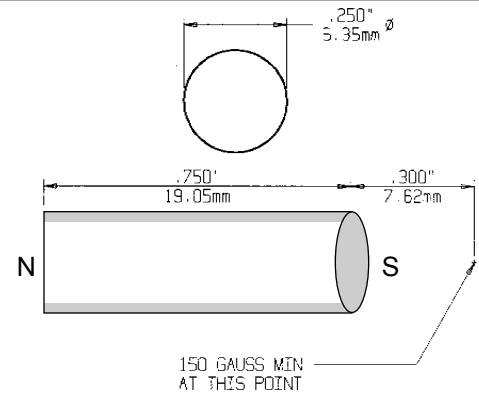

MIGHTY MAG

RARE EARTH MAGNETS

MM-400
3/8" Dia. X 1/8"

MM-600
5/8" Dia. X 1/8"

MM-10
1/4" Dia. X 3/4"

Also Available
MM-9 (1/4" x 1/2")

Also Available
MM-12 (1/4" x 1")

GRI does not guarantee exact measurements.

MIGHTY MAG

RARE EARTH MAGNETS

MM-375
3/8" Dia. X 1/2"

MM-25
1/4" X 1/4" X .100"

MM-45
.19" X .45" X .23"

MMR-25
1/4" Dia. X 1/8"

Note: G.R.I. suggests using a silicone or clear nail polish sealant on the surface of installed rare earth magnets to prevent corrosion.