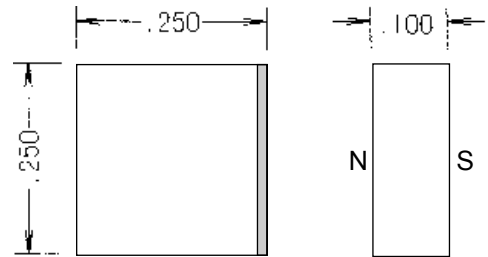

MIGHTY MAG

RARE EARTH MAGNETS

MM-375
3/8" Dia. X 1/2"

MM-25
1/4" X 1/4" X .100"

MM-45
.19" X .45" X .23"

MMR-25
1/4" Dia. X 1/8"

Note: G.R.I. suggests using a silicone or clear nail polish sealant on the surface of installed rare earth magnets to prevent corrosion.