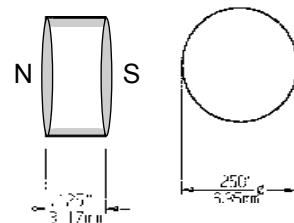

MIGHTY MAG

RARE EARTH MAGNETS

MM-375
3/8" Dia. X 1/2"

MM-25
1/4" X 1/4" X .100"

MM-45
.19" X .45" X .23"

MMR-25
1/4" Dia. X 1/8"

Note: G.R.I. suggests using a silicone or clear nail polish sealant on the surface of installed rare earth magnets to prevent corrosion.