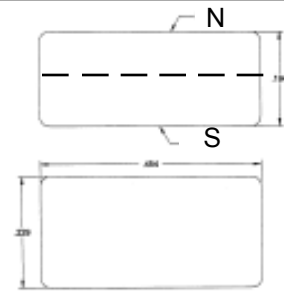

MIGHTY MAG

RARE EARTH MAGNETS

MM-375
3/8" Dia. X 1/2"

MM-25
1/4" X 1/4" X .100"

MM-45
.19" X .45" X .23"

MMR-25
1/4" Dia. X 1/8"

Note: G.R.I. suggests using a silicone or clear nail polish sealant on the surface of installed rare earth magnets to prevent corrosion.