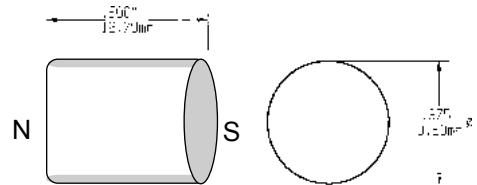

MIGHTY MAG

RARE EARTH MAGNETS

MM-400
3/8" Dia. X 1/8"

MM-600
5/8" Dia. X 1/8"

MM-10
1/4" Dia. X 3/4"

Also Available
MM-9 (1/4" x 1/2")

Also Available
MM-12 (1/4" x 1")

GRI does not guarantee exact measurements.

MIGHTY MAG

RARE EARTH MAGNETS

MM-375
3/8" Dia. X 1/2"

MM-25
1/4" X 1/4" X .100"

MM-45
.19" X .45" X .23"

MMR-25
1/4" Dia. X 1/8"

Note: G.R.I. suggests using a silicone or clear nail polish sealant on the surface of installed rare earth magnets to prevent corrosion.