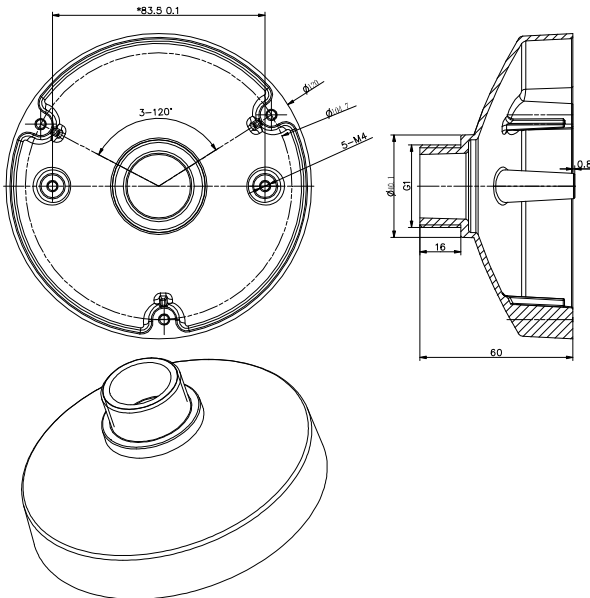

## PC120 Pendant Cap for Mini Dome Camera

### Dimensions

**NOTE:** The actual bracket may vary from the picture above.

### Order Model

PC120

PC120	
Appearance	Hikvision white
Range of Application	Pendant cap for mini dome camera
Material	Aluminum alloy
Dimension	Φ120 mm x 60 mm (4.72" x 2.36")
Weight	154 g (5.4 ozs.)

**NOTES:** Pay attention to color matching.