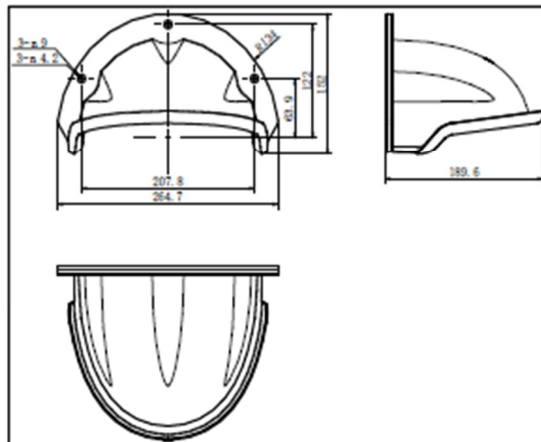

The bracket should be installed on a flat wall. The wall must be capable of supporting a minimum of three times the total weight of the camera and accessory.

**Available Models:** SRS: Hikvision white finish  
SRSB: Black finish

### Dimensions

### Specifications

	SRS	SRSB
Appearance	Hikvision white	Black
Material	Composite fiber	
Dimension	10.42" x 5.98" x 7.46" (264.7 x 152 x 189.6 mm)	
Weight	0.44 lbs (199 g)	