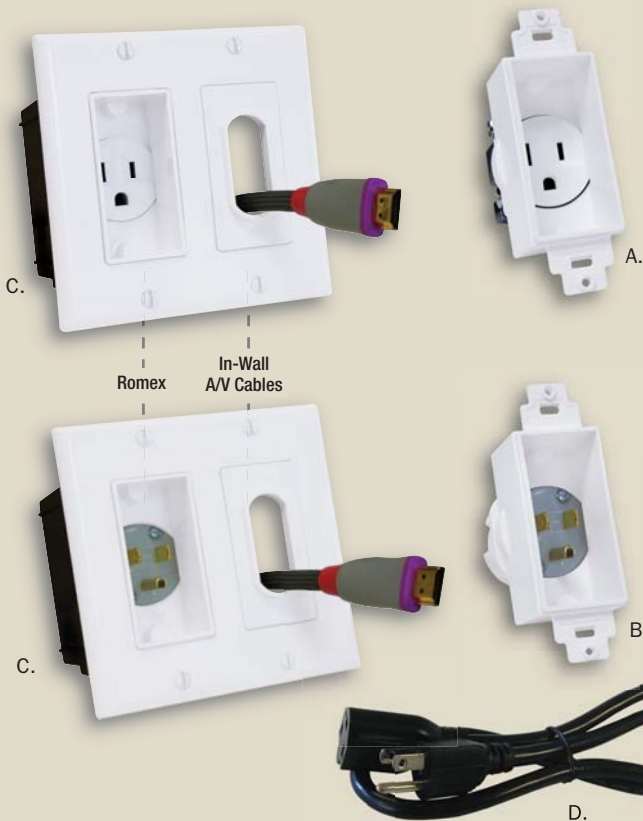

Décor In-Wall Power Solution

DOUBLE GANG KIT

Use MIDLITE's® innovative patent pending Décor In-Wall Power Solution, 125V, 15 amp to install power and low voltage cables behind your flat panel TV and audio and video devices.

- Provides an affordable in wall power solution behind your flat panel TVs
- Perfect for retro-fit construction projects
- Easy to install
- Configurable Décor Power Modules
- Gang with your own custom décor plates
- Includes 5 year warranty
- Conforms to UL STD 514D and Certified CSA 22.2 42.1-00 Meets National Electric Code Requirements
- Can be used with remote Surge/Power Conditioner to HDTV.
- Available in White, Light Almond, Ivory, and Black

Part No. Description

Décor In-Wall Power Solution, Double Gang Kit	
2A46-W-3	White Décor In-Wall Power Solution, Double Gang Kit, w/screw hardware
2A46-LA-3	Light Almond Décor In-Wall Power Solution, Double Gang Kit, w/screw hardware
2A46-I-3	Ivory Décor In-Wall Power Solution, Double Gang Kit, w/screw hardware
2A46-B-3	Black Décor In-Wall Power Solution, Double Gang Kit, w/screw hardware

Double Gang Kit includes:

- A. 1-Gang Décor Recessed Receptacle (qty 1)
- B. 1-Gang Décor Recessed Power Inlet (qty 1)
- C. 2-Gang Dual Voltage Retro Work PVC boxes (qty 2)
- D. 14 gauge, 15 amp 3 ft. Black Power Cord (qty 1)