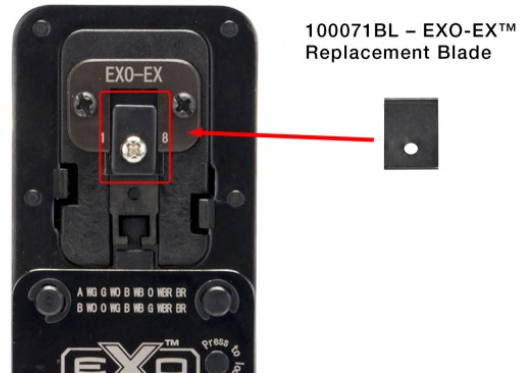

EXO-EX Die™ Replacement Blade

P/N 100071BL

Replacement blade specifically for the EXO-EX Die™. A sharp blade assures your tool will neatly trim the wire from the ends of the connectors for crisp, clean crimps every time. Always have a spare on hand.

- Replacing blade improves the performance of your termination
- Compatible with EXO-EX Die™ only
- Qty 2

Cut Strip Terminate Test

Copyright © 2017 Platinum Tools®. All rights reserved.