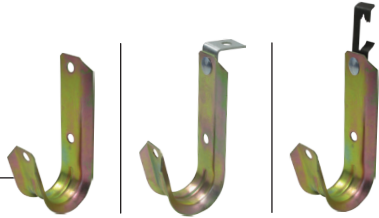

NOTE: Beam Clamp (P/N JH965-50) and Batwing Clip (P/N JH960-100) accessories are sold separately and are not included with Bridle Rings.

VISIT: www.platinumtools.com to view all Platinum Tools' hanging hardware accessories.

California, USA

Phone: 805.384.2777 / 800.749.5783 • Fax: 800.749.5784

www.platinumtools.com

We Make Connections EZ!

Standard Multi-Purpose J-Hooks

Technical / Features

- Traditional style, construction grade
- Stress free cable support to organize and build a distribution pathway for various types of cables
- The perfect solution for heavy duty hanging applications
- Use above suspended ceilings, or below raised floors. Perfect for the garage and shop too
- Pre-assembled with rivet
- All steel construction
- UL and CUL listed
- Material: Galvanized Steel
- Finish: Yellow Zinc Chromate

Standard Multi-Purpose J-Hooks

	Cable Capacity		Standard	90° Standard	Batwing Standard
	Cat5e	Cat6			
3/4" Size 12	16	10	JH12-25 25/Box	JH12AC-25 25/Box	JH12W-25 25/Box
3/4" Size 12	16	10	JH12-100 100/Box	JH12AC-100 100/Box	JH12W-100 100/Box
1 5/16" Size 21	50	32	JH21-25 25/Box	JH21AC-25 25/Box	JH21W-25 25/Box
1 5/16" Size 21	50	32	JH21-100 100/Box	JH21AC-100 100/Box	JH21W-100 100/Box
2" Size 32	80	50	JH32-25 25/Box	JH32AC-25 25/Box	JH32W-25 25/Box
2" Size 32	80	50	JH32-100 100/Box	JH32AC-100 100/Box	JH32W-100 100/Box
4" Size 64	300	185	JH64-25 25/Box	JH64AC-25 25/Box	JH64W-25 25/Box

	Cable Capacity		End Hook	Hammer-On	Beam Clamp
	Cat5e	Cat6			
3/4" Size 12	80	50			JH12BC-100 100 / Box, 3/4"
1 5/16" Size 12	80	50			JH21BC-100 100 / Box, 1 5/16"
2" Size 32	80	50	JH32EH-100 100 / Box, 1/4" x 20 Threads	JH32HOK24-100 100 / Box, for flanges 1/8" - 1/4"	JH32BC-100 100 / Box, 2"
2" Size 32	80	50		JH32HOK58-100 100 / Box, for flanges 5/16" - 1/2"	
4" Size 64	300	185		JH64HOK58-25 25 / Box, for flanges 5/16" - 1/2"	