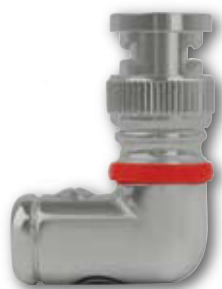

# // BC SERIES

The BC Series connector is a 1-Piece design, featuring all nickel plated contacts and a standard nickel chrome shell. Offering similar functionality to the ST Series, the BC Series enables integrators to spec Planet Waves into large residential or commercial projects where price demands aggressive. This connector sacrifices little in terms of performance while still offering all the incredible benefits of the Planet Waves system.

- Nickel-plated contacts
- Standard nickel chrome finish
- Quality connectivity at a more affordable price

**BCRCAP10**  
10-Pack Bulk RCA  
Female Connector

**BCFP10**  
10-Pack Bulk F  
Connectors

**BCBNCP10**  
10-Pack Bulk BNC  
Connectors

**BCRCAP10**  
10-Pack Bulk RCA  
Connector

**BCRTBNCP5**  
5-Pack Right-Angle  
BNC Connectors

**BCRTRCAP5**  
5-Pack Right-Angle  
RCA Connectors

All Planet Waves bulk connectors are 100% reusable and are designed and manufactured to work seamlessly with Planet Waves Bulk Cable