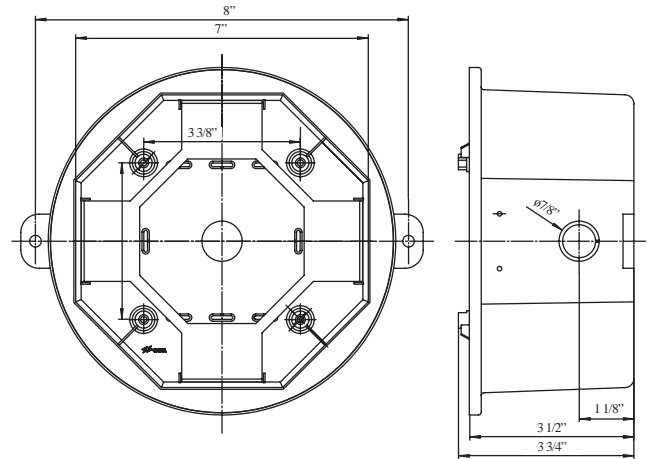

**BBK-1 Back Box**  
Stock Number: 1500001  
For use on:  
MBA/PBA bells  
SL-1224WP  
SL-1224WP  
SL-120  
SH-120  
CSH-1224  
CSL-1224

**BBX-1 Back Box**  
Stock Number: 4270024  
For use on:  
MBA/PBA bells  
SL-1224WP  
SL-1224WP  
SL-120  
SH-120  
CSH-1224  
CSL-1224

**BBX-5 Back Box Weatherproof**  
Stock Number: 4270048 Red, 4270049 White  
For use on:  
SL Series strobe/horns  
SH Series strobe/horns

Includes 4 ea.  
#8-32 x 3/4 screws

**4BX-5 Back Box**  
Stock Number: 4270045 Red, 4270046 White  
For use on:  
SR speakers  
SSR speakers  
SC24 strobes

**4BX-3 Back Box Surface Mount**  
Stock Number: 4270018 Red, 4270019 White  
For use on:  
SS speakers  
SSS speakers

**Double Gang Mounting Plate White**

Stock Number: 4270044

For use on:

Any device using a 4" mounting configuration

**4SP-MW Mounting Plate**

Stock number: 4270043

For use on SL-5

**RBX-1 Trim Skirt**

Stock number: 4270032 Red, 4270033 White

For use on:

- SH24C
- SL24C
- CSH24C
- CSL24C

**SPC-1 Mounting Plate**