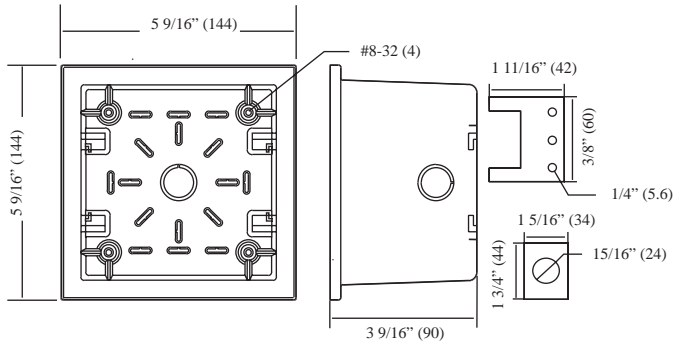

**BBX-5 Back Box Weatherproof**  
Stock Number: 4270048 Red, 4270049 White  
For use on:  
SL Series strobe/horns  
SH Series strobe/horns

Includes 4 ea.  
#8-32 x 3/4 screws

**4BX-5 Back Box**  
Stock Number: 4270045 Red, 4270046 White  
For use on:  
SR speakers  
SSR speakers  
SC24 strobes

**4BX-3 Back Box Surface Mount**  
Stock Number: 4270018 Red, 4270019 White  
For use on:  
SS speakers  
SSS speakers

**Double Gang Mounting Plate White**

Stock Number: 4270044

For use on:

Any device using a 4" mounting configuration

**4SP-MW Mounting Plate**

Stock number: 4270043

For use on SL-5

**RBX-1 Trim Skirt**

Stock number: 4270032 Red, 4270033 White

For use on:

- SH24C
- SL24C
- CSH24C
- CSL24C

**SPC-1 Mounting Plate**