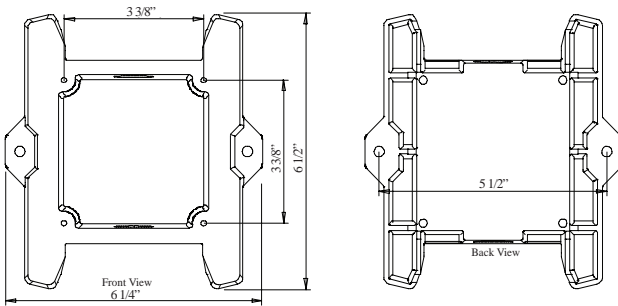

BBX-5 Back Box Weatherproof
Stock Number: 4270048 Red, 4270049 White
For use on:
SL Series strobe/horns
SH Series strobe/horns