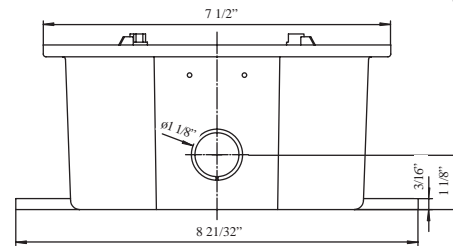

4BX-3 Back Box Surface Mount
Stock Number: 4270018 Red, 4270019 White
For use on:
SS speakers
SSS speakers