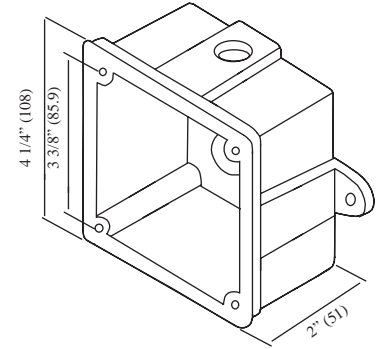

**BBK-1 Back Box**  
Stock Number: 1500001  
For use on:  
MBA/PBA bells  
SL-1224WP  
SL-1224WP  
SL-120  
SH-120  
CSH-1224  
CSL-1224

**BBX-1 Back Box**  
Stock Number: 4270024  
For use on:  
MBA/PBA bells  
SL-1224WP  
SL-1224WP  
SL-120  
SH-120  
CSH-1224  
CSL-1224

**BBX-5 Back Box Weatherproof**  
Stock Number: 4270048 Red, 4270049 White  
For use on:  
SL Series strobe/horns  
SH Series strobe/horns

Includes 4 ea.  
#8-32 x 3/4 screws

**4BX-5 Back Box**  
Stock Number: 4270045 Red, 4270046 White  
For use on:  
SR speakers  
SSR speakers  
SC24 strobes