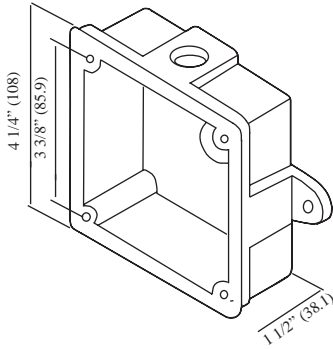

**BBK-1 Back Box**  
Stock Number: 1500001  
For use on:  
MBA/PBA bells  
SL-1224WP  
SL-1224WP  
SL-120  
SH-120  
CSH-1224  
CSL-1224

**BBX-1 Back Box**  
Stock Number: 4270024  
For use on:  
MBA/PBA bells  
SL-1224WP  
SL-1224WP  
SL-120  
SH-120  
CSH-1224  
CSL-1224

**BBX-5 Back Box Weatherproof**  
Stock Number: 4270048 Red, 4270049 White  
For use on:  
SL Series strobe/horns  
SH Series strobe/horns

Includes 4 ea.  
#8-32 x 3/4 screws

**4BX-5 Back Box**  
Stock Number: 4270045 Red, 4270046 White  
For use on:  
SR speakers  
SSR speakers  
SC24 strobes