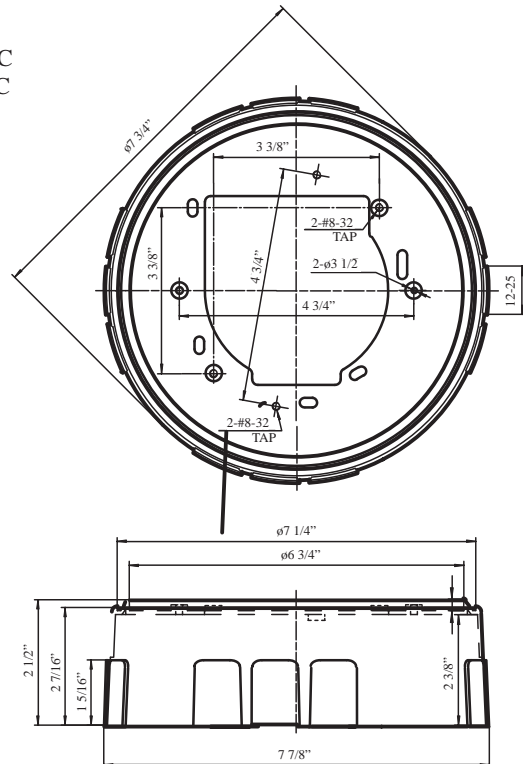

**4SP-MW Mounting Plate**

Stock number: 4270043

For use on SL-5

**RBX-1 Trim Skirt**

Stock number: 4270032 Red, 4270033 White

For use on:

- SH24C
- SL24C
- CSH24C
- CSL24C

**SPC-1 Mounting Plate**

Stock number: 4270038

For use on:

- SH24C
- SL24C
- CSH24C
- CSL24C