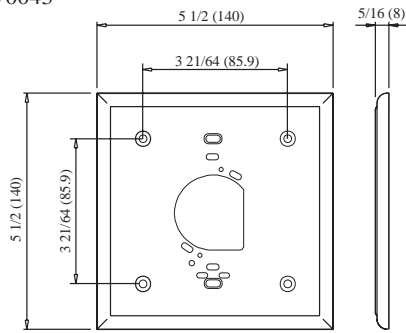

**4BX-3 Back Box Surface Mount**  
Stock Number: 4270018 Red, 4270019 White  
For use on:  
SS speakers  
SSS speakers

**Double Gang Mounting Plate White**

Stock Number: 4270044

For use on:

Any device using a 4" mounting configuration

**4SP-MW Mounting Plate**

Stock number: 4270043

For use on SL-5

**RBX-1 Trim Skirt**

Stock number: 4270032 Red, 4270033 White

For use on:

- SH24C
- SL24C
- CSH24C
- CSL24C

**SPC-1 Mounting Plate**