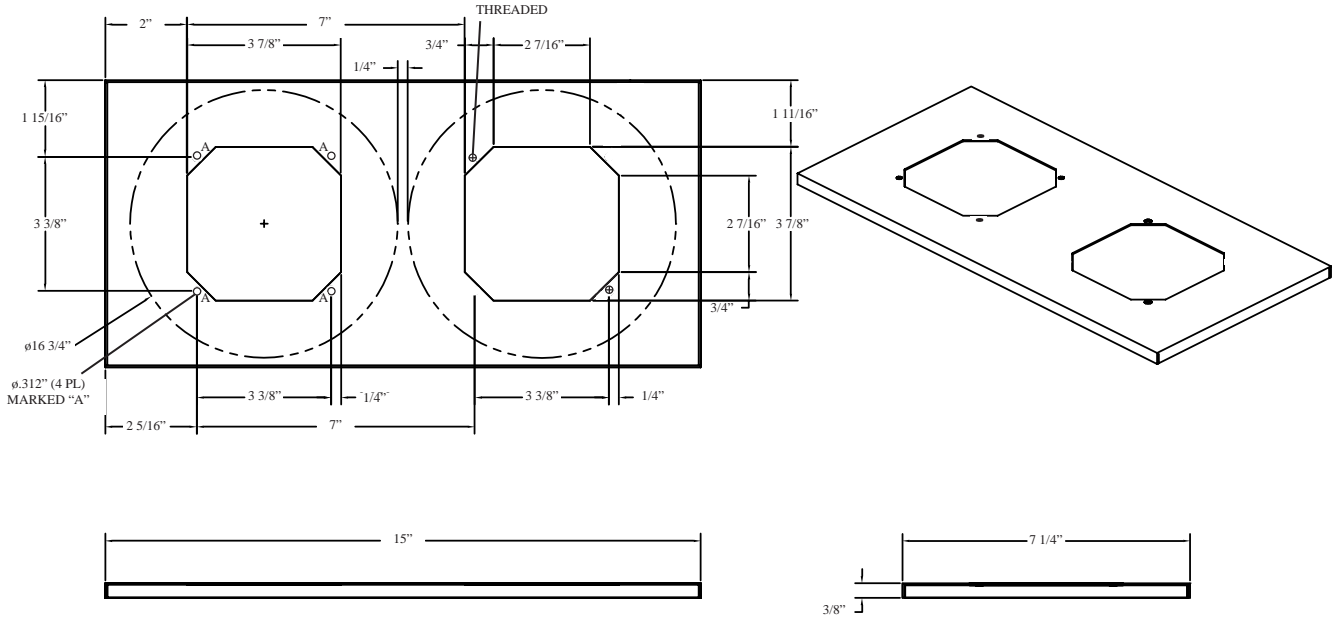

**4BX-3 Back Box Surface Mount**  
Stock Number: 4270018 Red, 4270019 White  
For use on:  
SS speakers  
SSS speakers

**Double Gang Mounting Plate White**

Stock Number: 4270044

For use on:

Any device using a 4" mounting configuration

**4SP-MW Mounting Plate**

Stock number: 4270043

For use on SL-5

**RBX-1 Trim Skirt**

Stock number: 4270032 Red, 4270033 White

For use on:

- SH24C
- SL24C
- CSH24C
- CSL24C

**SPC-1 Mounting Plate**