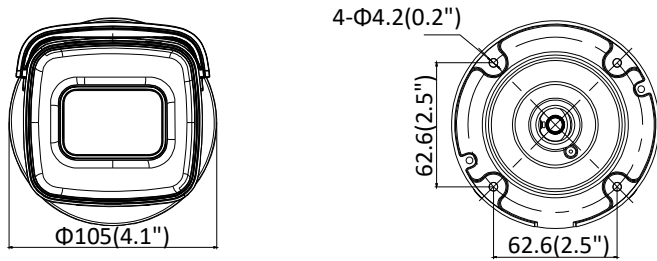

Dimensions

Units: mm (inch)

Accessories (Not Included)

					
CB130 Conduit Base	CBS Conduit Base	PM Pole Mount	CM Corner Mount	ABS Angled Base	Rubber Weatherproof Sleeve Use when mounting camera at 90° angle. Fill with waterproof sealant to secure. Available at no charge. Order material code: 190702998