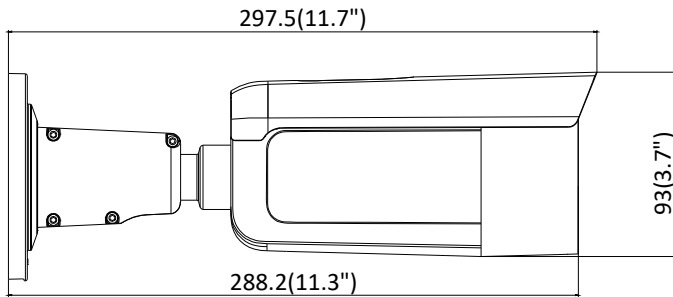

Dimensions

Units: mm (inch)

Accessories (Not Included)

CB130 Conduit Base	CBS Conduit Base	PM Pole Mount	CM Corner Mount	ABS Angled Base	Rubber Weatherproof Sleeve Use when mounting camera at 90° angle. Fill with waterproof sealant to secure. Available at no charge. Order material code: 190702998

Box Contents (Subject to Change without Notice)

Quick Start Guide x 2
Screws
Watertight Cable Connector
Wrench