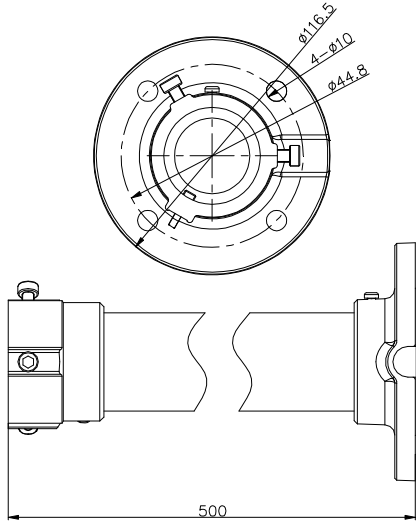

CPM Camera Ceiling Pendant Mount

CPM	
Appearance	Hikvision white
Range of Application	Suitable for various pendant caps
Material	Aluminum alloy
Dimensions	116.5 mm x 500 mm (4.59" x 19.69")
Weight	585 g (20.64 ozs)

NOTES: Pay attention to color matching.
Install bracket on flat wall.
The wall must be capable of supporting over three times as much as the total weight of the camera and the mount.
The maximum load capacity of the bracket is 6.6 lb (3 kg).

Key Features

- Aluminum Alloy Material with Surface Spray Treatment
- Waterproof Design

Dimensions

NOTE: The actual bracket may vary from the picture above.

Order Model

CPM