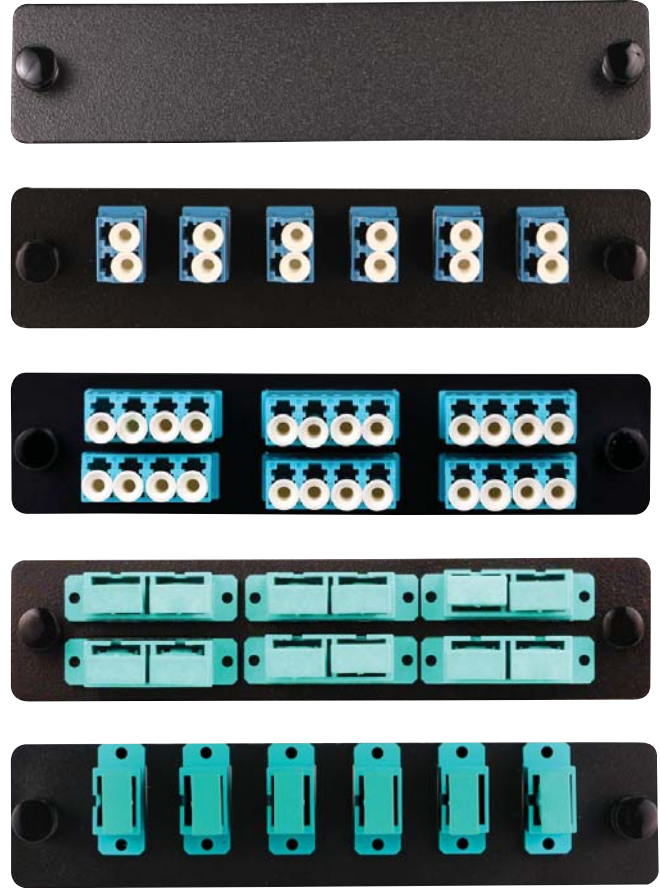

# Adapter Plates

Single Mode, Multimode, LC, SC, and Blank Plates

Cleerline SSF™ adapter plates are designed to provide a wide variety of adapter configurations in any LGX-118 compatible panel. These SSF™ adapter plates have a simple push-in design to fit SSF™ Rack Mount and Wall Mount enclosures, or other fiber enclosures, making it easy to add additional ports as needed. A large selection of options are available, including high-density adapters.

## FEATURES AND BENEFITS

- LGX-118 Compatible (1.15" x 5.10")
- For Use in Any LGX Compatible Wall or Rack Mount Enclosure
- CCH Compatible to LGX-118 Conversion Plate
- Zirconia ceramic sleeve
- Wide variety of Adapter options

## SPECIFICATIONS

Adapters	6-24
Adapter Configuration	Single, Duplex, Quad
Fiber Types	Single Mode: OS1 and OS2 Multimode: OM2, OM3, OM4 (50um)
Sleeve Material	Zirconia ceramic
Dimensions	130mm x 29.20mm Distance between pins: 118mm

# Adapter Plates

Single Mode, Multimode, LC, SC, and Blank Plates

	STYLE	ADAPTERS	Fiber Type	HOUSING	MODEL #
	Duplex SC	6 Duplex	MM OM2	Black	SSF-SC06-MM-OM2
	Duplex SC	12 Duplex	MM OM2	Black	SSF-SC12-MM-OM2
	Duplex SC	6 Duplex	MM OM3/OM4	Aqua	SSF-SC06-MM-OM3-4
	Duplex SC	12 Duplex	MM OM3/OM4	Aqua	SSF-SC12-MM-OM3-4
	Duplex SC	6 Duplex	SM OS2	Blue	SSF-SC06-SM-OS2
	Duplex SC	12 Duplex	SM OS2	Blue	SSF-SC12-SM-OS2
	Duplex SC	6 Duplex	SM/APC OS2	Green	SSF-SC06-SM-OS2-APC
	Duplex SC	12 Duplex	SM/APC OS2	Green	SSF-SC12-SM-OS2-APC
	Duplex LC	12 Duplex	MM OM2	Black	SSF-LC12-MM-OM2
	Duplex LC	12 Duplex	MM OM3/OM4	Aqua	SSF-LC12-MM-OM3-4
	Duplex LC	12 Duplex	SM OS2	Blue	SSF-LC12-SM-OS2
	Duplex LC	12 Duplex	SM/APC OS2	Green	SSF-LC12-SM-OS2-APC
	Quad LC	24	MM OM2	Black	SSF-LC24-MM-OM2
	Quad LC	24	MM OM3/OM4	Aqua	SSF-LC24-MM-OM3-4
	Quad LC	24	SM OS1/OS2	Blue	SSF-LC24-SM-OS2
	ST	6	MM/SM	Black	SSF-ST06-MM-SM
	ST	8	MM/SM	Black	SSF-ST08-MM-SM
	Blank	0	0	Black	SSF-BLANK