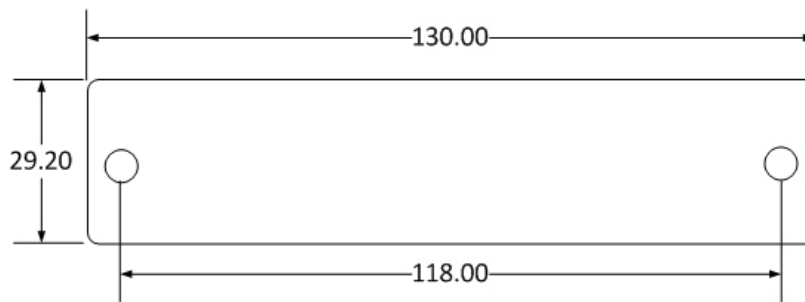

# Adapter Plates

Single Mode, Multimode, LC, SC, and Blank Plates

Cleerline SSF™ adapter plates are designed to provide a wide variety of adapter configurations in any LGX-118 compatible panel. These SSF™ adapter plates have a simple push-in design to fit SSF™ Rack Mount and Wall Mount enclosures, or other fiber enclosures, making it easy to add additional ports as needed. A large selection of options are available, including high-density adapters.

## FEATURES AND BENEFITS

- LGX-118 Compatible (1.15" x 5.10")
- For Use in Any LGX Compatible Wall or Rack Mount Enclosure
- CCH Compatible to LGX-118 Conversion Plate
- Zirconia ceramic sleeve
- Wide variety of Adapter options

## SPECIFICATIONS

Adapters	6-24
Adapter Configuration	Single, Duplex, Quad
Fiber Types	Single Mode: OS1 and OS2 Multimode: OM2, OM3, OM4 (50um)
Sleeve Material	Zirconia ceramic
Dimensions	130mm x 29.20mm Distance between pins: 118mm

# Adapter Plates

Single Mode, Multimode, LC, SC, and Blank Plates

	STYLE	ADAPTERS	Fiber Type	HOUSING	MODEL #
	Duplex SC	6 Duplex	MM OM2	Black	SSF-SC06-MM-OM2
	Duplex SC	12 Duplex	MM OM2	Black	SSF-SC12-MM-OM2
	Duplex SC	6 Duplex	MM OM3/OM4	Aqua	SSF-SC06-MM-OM3-4
	Duplex SC	12 Duplex	MM OM3/OM4	Aqua	SSF-SC12-MM-OM3-4
	Duplex SC	6 Duplex	SM OS2	Blue	SSF-SC06-SM-OS2
	Duplex SC	12 Duplex	SM OS2	Blue	SSF-SC12-SM-OS2
	Duplex SC	6 Duplex	SM/APC OS2	Green	SSF-SC06-SM-OS2-APC
	Duplex SC	12 Duplex	SM/APC OS2	Green	SSF-SC12-SM-OS2-APC
	Duplex LC	12 Duplex	MM OM2	Black	SSF-LC12-MM-OM2
	Duplex LC	12 Duplex	MM OM3/OM4	Aqua	SSF-LC12-MM-OM3-4
	Duplex LC	12 Duplex	SM OS2	Blue	SSF-LC12-SM-OS2
	Duplex LC	12 Duplex	SM/APC OS2	Green	SSF-LC12-SM-OS2-APC
	Quad LC	24	MM OM2	Black	SSF-LC24-MM-OM2
	Quad LC	24	MM OM3/OM4	Aqua	SSF-LC24-MM-OM3-4
	Quad LC	24	SM OS1/OS2	Blue	SSF-LC24-SM-OS2
	ST	6	MM/SM	Black	SSF-ST06-MM-SM
	ST	8	MM/SM	Black	SSF-ST08-MM-SM
	Blank	0	0	Black	SSF-BLANK