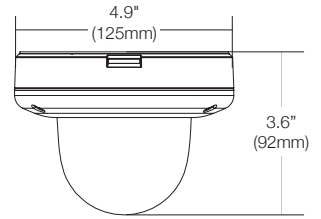

Summary

This MEGApix® IVA™ IP camera is your gateway to powerful video analytics features. It is NDAA compliant and provides 2.1MP/1080p resolution at real-time 30fps. The MEGApix IVA cameras have a powerful engine to detect and classify people and vehicles in real-time. IVA+ license upgrade offers advanced Video Content Analysis detection capabilities. This camera includes a 2.8-12mm vari-focal auto-focus lens with motorized zoom, simultaneous H.265/H.264/MJPEG codec support and Star-Light Plus™ color in near-total darkness technology for quality video in any lighting condition. The IP66-rated, IK-10 impact resistant vandal housing features CleanView™ self-cleaning dome treatment. All MEGApix® cameras are ONVIF conformant, assuring their successful integration with any open platform solution on the market.

Features

- 2.1MP/1080p 1/2.8" image sensor at real-time 30fps
- Star-Light Plus™ color in near-total darkness technology
- Intelligent Video Analytics (IVA)
- Extended Intelligent Video Analytics (IVA+ license required)
- Seamless integration and control of IVA rules with DW Spectrum® IPVMS
- Reduce false alarms
- Increase your recording storage with logic rules and smart recording
- 2.8-12mm vari-focal p-iris lens with motorized zoom and auto-focus
- True Wide Dynamic Range (WDR)
- Triple codecs (H.265, H.264, MJPEG) with simultaneous streaming
- 100' Smart IR™ with intelligent camera sync
- CleanView™ hydrophobic dome coating repels water, dust and grease
- Smart DNR™ 3D digital noise reduction
- True day/night mechanical IR cut filter
- Programmable privacy zones
- Auto gain control (AGC)
- Auto white balance (AWB)
- Motion detection
- Two-way audio
- Micro SD/SDHC/SDXC class 10 card slot (card not included)
- Alarm sensor input and relay output
- PoE class 3 and DC12V
- UL listed
- NDAA compliant
- IP66 environmental-rated dust-tight and water-resistant
- IK 10-rated impact-resistant
- 5 year warranty

Accessories (Optional)

DWC-V1CNMW
Corner mount

DWC-VFCMW
Ceiling mount bracket

DWC-VFJUNCW
Junction box

DWC-VFWMW
Wall mount bracket

Specifications