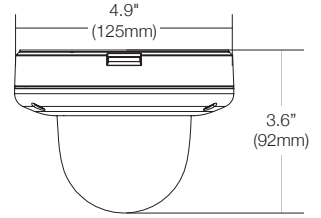

Dimensions

Unit: Inch (mm)

Specifications

IMAGE	
Image sensor	5MP 1/2.8" CMOS
Total pixels	2592(H) X 1944(V)
Minimum scene illumination	0.08 lux (color) 0.0 lux (B/W)
Video output	Local video output CVBS 1.0V p-p (75Ω), 4:3 aspect ratio
LENS	
Focal length	2.7-13.5mm, F1.4
Lens type	Vari-focal p-iris lens with motorized-zoom and auto-focus
HFOV / VFOV	96° - 31° / 70° - 24°
IR distance	100ft range
Optical zoom / digital zoom	x5 optical zoom
I/O	
Audio in/out and compression	1/1
Audio compression	G.711
Alarm in/out	1/1
OPERATIONAL	
Intelligent Video Analytics	IVA license: intrusion, line crossing, counting line, loitering, enter, exit, tamper IVA+ license: object removed, tailgating, direction, stopped, appear, disappear, object left
Shutter mode	Auto, manual, anti-flicker, slow shutter
Shutter speed	1/15 - 1/32000
Slow shutter	1/2,1/3,1/5,1/6,1/7.5, 1/10
Auto gain control	Auto
Day and night	Auto, day (color), night (B/W)
Smart DNR™ 3D digital noise reduction	3D-DNR
Wide Dynamic Range (WDR)	True WDR, 120dB
Privacy zone	16 programmable privacy masks
Backlight Compensation (BLC)	Yes
Mirror and flip	Yes
Alarm notifications	Notifications via e-mail notifications, FTP, alarm output and SD card recording
Memory slot	Micro SD / SDHC / SDXC (card not included)
NETWORK	
LAN	10/100 Base-T
Video compression type	H.265, H.264, MJPEG
Resolution	H.265: 2592x1944, 2304x1296, 2.1MP/1080p, 720p, VGA, D1, CIF H.264: 2592x1944, 2304x1296, 2.1MP/1080p, 720p, VGA, D1, CIF MJPEG: 2.1MP/1080p, 720p, 800x600, VGA, 768x432, D1, CIF
Frame rate	Up to 30fps at all resolutions
Video bitrate	H.264 / H.265: 32Kbps - 14Mbps MJPEG: 1Mbps - 40Mbps
Bitrate control	Multi-streaming CBR/VBR at H.264, H.265 (controllable frame rate and bandwidth)
Streaming capability	Dual-stream at different rates and resolutions
IP	IPv4, IPv6
Protocol	TCP/IP, UDP, AutoIP, RTP (UDP/TCP), RTSP, NTP, HTTP, HTTPS, SSL, DNS, DDNS, DHCP, FTP, SMTP, iCMP, SNMPv1/v2/v3 (MIB-2), ONVIF
Security	HTTPS (TLS), IP filtering, 802.1x, digest authentication (ID/PW)
ONVIF conformance	Yes
Web viewer	OS: Windows®, Mac® OS, Linux® Browser: IE®, Google Chrome®, Mozilla Firefox®, Safari® NOTE: Chrome browser is recommended for IVA configuration
Video management software	DW Spectrum® IPVMS
ENVIRONMENTAL	
Operating temperature	-4°F - 122°F (-20°C - 50°C)
Operating humidity	10-90% RH (non-condensing)
IP and IK rating	IP66-rated, IK10 impact resistant
Other certifications	UL listed, CE, FCC, RoHS
ELECTRICAL	
Power requirement	DC 12V, PoE IEEE 802.3af Class3. (Adapter not included)
Power consumption	DC12V: max7.4W PoE: max8.7W
MECHANICAL	
Material	Aluminum vandal housing, polycarbonate dome
Dimensions	4.9" x 3.6" (125 x 92 mm)
Weight	1.12 lb (0.51kg)
Warranty	5 year warranty