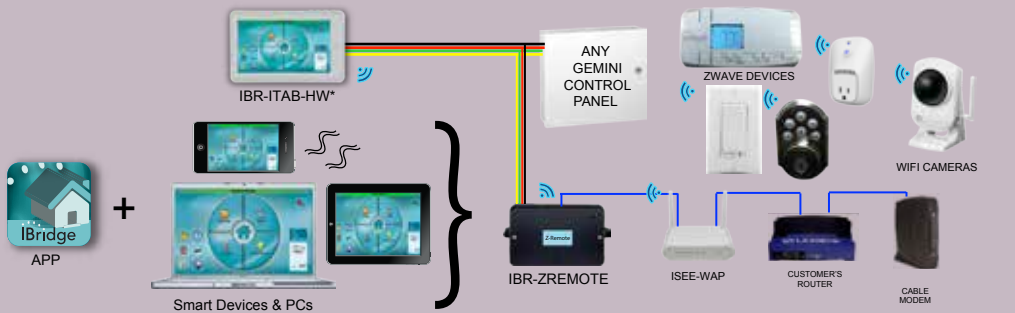

Optional iBridge Touchscreen/Tablet - Great new RMR-generating remote individual or bundled services for new & existing accounts.

Wall-Mountable Touchscreen/Tablet, IBR-ITAB:

- **Optional Portable 7" Tablet/Touchscreen with 802.11 wireless technology** (Hardwired option, too. See full ordering info next page.)
- **100% Mirrors all functions of the iBridge App plus adds voice-prompts for ease of use**
- **Touchscreen control of security system, video and automated home controls from anywhere in the home**
- **Integrated video viewing of iSee Video Cameras, inside & out** - See six at once, or any one in close up (p/t controls too).
- **Easy on/off combo. magnetic wall mounting frame/charging dock**
- **Home-Screen Dealer Customization utility** -Keeps your name, logo & contact info in front of your customers
- **Color full-screen TFT high-resolution display** (800 x 480)
- **Z-Wave Lighting, lock and thermostat control integrated using Z-REMOTE Module (opp. page). Scheduling & intuitive scene creation & control.**
- **Internet browser-enabled**
- **On-screen tools:** Photo gallery, time, weather, Panic buttons, Alarm Status brightness, volume, etc.
- **Thin, slim profile, approx. 8 x 5"**
- **Tabletop stand also available**

3 TYPICAL CONFIGURATIONS FOR USE WITH ANY NAPCO SECURITY SYSTEM:

NO iBridge Tablet / iBridge App for Smart Devices

With Wireless iBridge Tablet

With Hardwired iBridge Tablet

* Optionally add WiFi IBR-ITAB Tablets to this Configuration, too.

IBRIDGE ORDERING INFORMATION:

IBR-ZREMOTE Bus-Mount Module for remote, control, up/download of security system, **plus** control of Z-Wave devices, lights, locks, thermostat, etc.

IBR-ITAB iBridge Touchscreen Tablet with mounting frame and charging station.