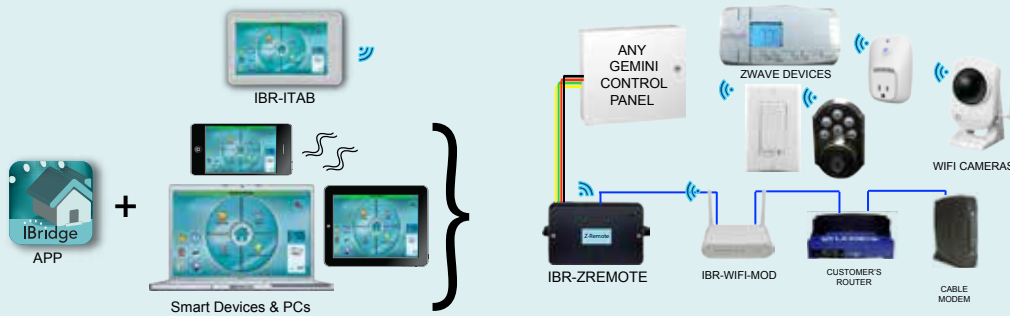

SECURITY

VIDEO

CLIMATE

LIGHTING

LOCKING

"Central"

iBridge on the wall

Optional 7" Portable WiFi web-enabled iBridge Tablet with voice prompts, on Magnetic Wall-Mount Dock/Charger.

Optional iBridge Touchscreen/Tablet - Great new RMR-generating remote individual or bundled services for new & existing accounts.

Wall-Mountable Touchscreen/Tablet, IBR-ITAB:

- **Optional Portable 7" Tablet/Touchscreen with 802.11 wireless technology** (Hardwired option, too. See full ordering info next page.)
- **100% Mirrors all functions of the iBridge App plus adds voice-prompts for ease of use**
- **Touchscreen control of security system, video and automated home controls from anywhere in the home**
- **Integrated video viewing of iSee Video Cameras, inside & out** - See six at once, or any one in close up (p/t controls too).
- **Easy on/off combo. magnetic wall mounting frame/charging dock**
- **Home-Screen Dealer Customization utility** -Keeps your name, logo & contact info in front of your customers
- **Color full-screen TFT high-resolution display** (800 x 480)
- **Z-Wave Lighting, lock and thermostat control integrated using Z-REMOTE Module (opp. page). Scheduling & intuitive scene creation & control.**
- **Internet browser-enabled**
- **On-screen tools:** Photo gallery, time, weather, Panic buttons, Alarm Status brightness, volume, etc.
- **Thin, slim profile, approx. 8 x 5"**
- **Tabletop stand also available**

3 TYPICAL CONFIGURATIONS FOR USE WITH ANY NAPCO SECURITY SYSTEM:

NO iBridge Tablet / iBridge App for Smart Devices

With Wireless iBridge Tablet

With Hardwired iBridge Tablet

* Optionally add WiFi IBR-ITAB Tablets to this Configuration, too.

IBRIDGE ORDERING INFORMATION:

IBR-ZREMOTE Bus-Mount Module for remote, control, up/download of security system, **plus** control of Z-Wave devices, lights, locks, thermostat, etc.

IBR-ITAB iBridge Touchscreen Tablet with mounting frame and charging station.