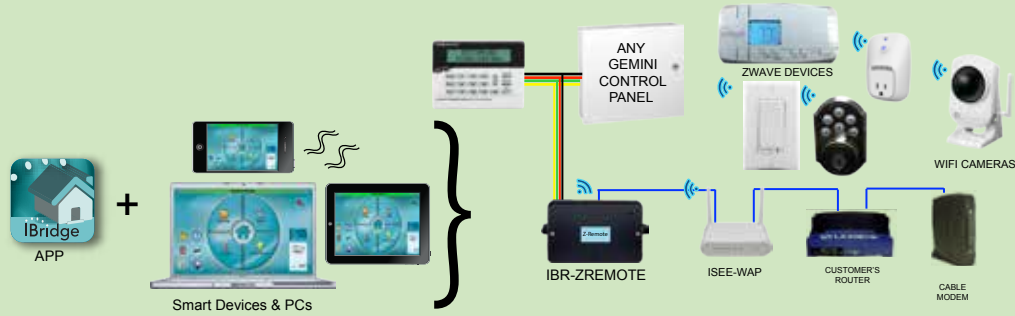

SECURITY

VIDEO

CLIMATE

LIGHTING

LOCKING

"Central"

iBridge on the wall

Optional 7" Portable WiFi web-enabled iBridge Tablet with voice prompts, on Magnetic Wall-Mount Dock/Charger.

Optional iBridge Touchscreen/Tablet - Great new RMR-generating remote individual or bundled services for new & existing accounts.

Wall-Mountable Touchscreen/Tablet, IBR-ITAB:

- **Optional Portable 7" Tablet/Touchscreen with 802.11 wireless technology** (Hardwired option, too. See full ordering info next page.)
- **100% Mirrors all functions of the iBridge App plus adds voice-prompts for ease of use**
- **Touchscreen control of security system, video and automated home controls from anywhere in the home**
- **Integrated video viewing of iSee Video Cameras, inside & out** - See six at once, or any one in close up (p/t controls too).
- **Easy on/off combo. magnetic wall mounting frame/charging dock**
- **Home-Screen Dealer Customization utility** -Keeps your name, logo & contact info in front of your customers
- **Color full-screen TFT high-resolution display** (800 x 480)
- **Z-Wave Lighting, lock and thermostat control integrated using Z-REMOTE Module (opp. page). Scheduling & intuitive scene creation & control.**
- **Internet browser-enabled**
- **On-screen tools:** Photo gallery, time, weather, Panic buttons, Alarm Status brightness, volume, etc.
- **Thin, slim profile, approx. 8 x 5"**
- **Tabletop stand also available**

3 TYPICAL CONFIGURATIONS FOR USE WITH ANY NAPCO SECURITY SYSTEM:

NO iBridge Tablet / iBridge App for Smart Devices

With Wireless iBridge Tablet

With Hardwired iBridge Tablet

* Optionally add WiFi IBR-ITAB Tablets to this Configuration, too.

IBRIDGE ORDERING INFORMATION:

IBR-ZREMOTE Bus-Mount Module for remote, control, up/download of security system, **plus** control of Z-Wave devices, lights, locks, thermostat, etc.

IBR-ITAB iBridge Touchscreen Tablet with mounting frame and charging station.