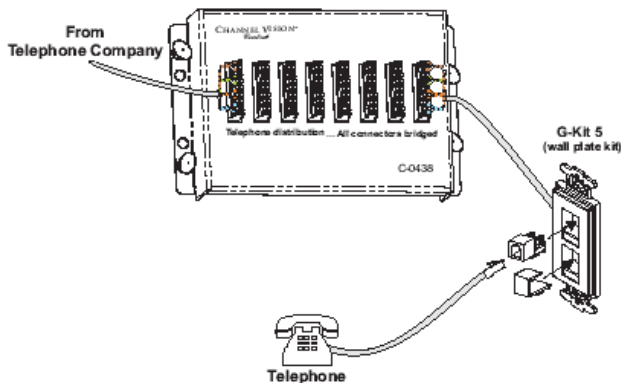

CHANNEL VISION™ *Central*

◆ Structured Wiring Solutions ◆

C-0438 and C-0439

With our new **telephone distribution modules**, you can efficiently distribute four CO lines to up to 15 locations. All models feature 110 punch down connectors and compact design for easy installation into our structured wiring panels.

Features:

- Distributes 4 CO lines to 7 (C-0438) or 15 (C-0439) locations
- Simple 110 punchdown connectors
- Compact Design

Specifications:

C-0438

- 110 connectors: 8 (bridged)
- Dimensions: 4.0”L x 6.38” W x 1.75” D

C-0439

- 110 connectors: 16 (bridged)
- Dimensions: 5.13”L x 6.38” W x 1.75” D

C-0438

C-0439

CHANNEL VISION™

234 FISCHER AVENUE • COSTA MESA, CA 92626
(714) 424-6500 • (800) 840-0288 • (714) 424-6510 fax
www.channelvision.com • email: sales@channelvision.com