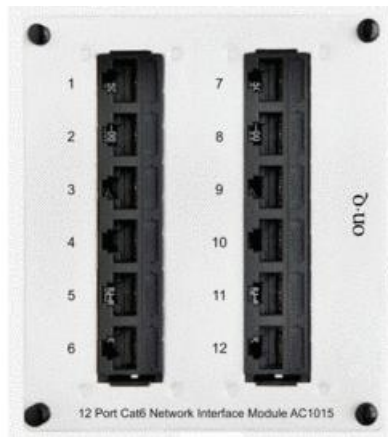

**On-Q**  
**12-Port Cat 6 Network Interface Module**  
Part No. AC1015

Easily switch an outlet from Voice to Data or from Data to Voice with this Cat 6e Network Interface Module.

## Features & Benefits

Small target mounts discreetly outside of entertainment center using double-sided tape

Connectivity for 12 data network or voice connections.

Provides easily configured interface for any Cat 6 based modules.

Allows home network to be reconfigured with patch panel simplicity.

Comes with 2-bay Bracket for simple mounting in On-Q style enclosure.

Color coded label for easy T568A termination