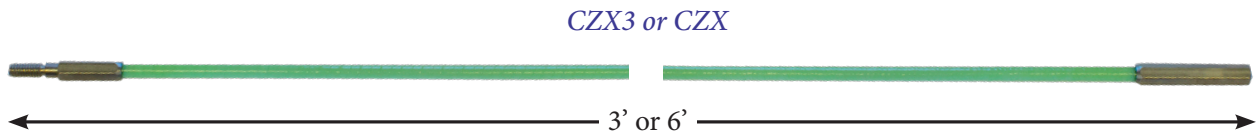

CREEP-ZIT™ THREADED CONNECTOR RODS

Single/Replacement Rods

FiberFuse™ 6 ft. push/pull rods

Luminous (glow in the dark) FiberFuse™ 6 ft. push/pull rod

Female Threaded Connector End

Male Threaded Connector End

Bullnose Threaded Connector End

DESCRIPTION	PART NO.	MODEL
Creep-Zit™ 3ft rod with male and female end	LS-81-103	CZX3
Creep-Zit™ 3ft rod with bullnose and female ends	LS-81-104	CZB3
Creep-Zit™ 6ft rod with male and female ends	LS-81-106	CZX
Creep-Zit™ 6ft rod with bullnose and female ends	LS-81-116	CZB
Creep-Zit™ 3ft Luminous rod with male and female ends	LS-81-203	CZLX3
Creep-Zit™ 3ft Luminous rod with bullnose and female ends	LS-81-204	CZLB3
Creep-Zit™ 6ft Luminous rod with male and female ends	LS-81-206	CZLX
Creep-Zit™ 6ft Luminous rod with bullnose and female ends	LS-81-216	CZBL

Videos for these products and more are available on YouTube:
 Creep-Zit™ 30ft: <https://youtu.be/mgWhW45BLaII>

G.R.I. Plaza
 1-800-445-5218
 (308) 235-4645
 sales@grisk.com

Kimball, NE 69145
 1-800-523-1227
 FAX (308) 235-3561
 lsdinc.com