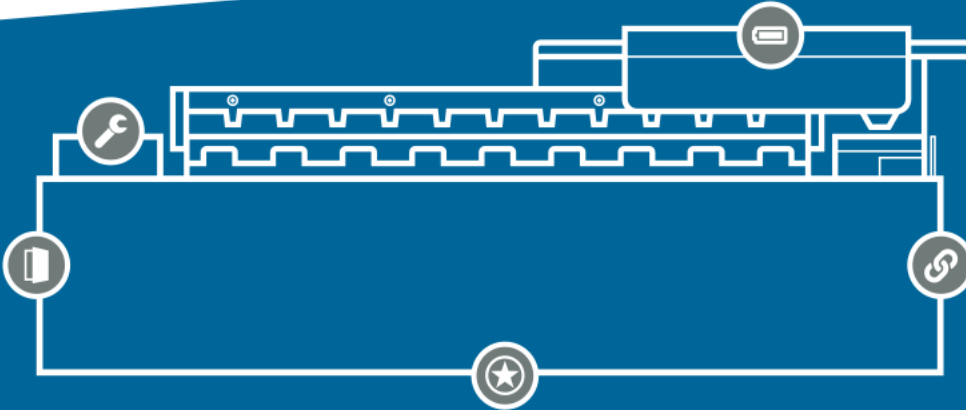

Attack Detection

Built-in alarm technology senses potential door attacks (optional inside the mobile app*)

Hard installed for permanent security

10x stronger than a conventional lock

Designed and tested in Tennessee

Made with military grade materials

Triple level failsafe system

Long lasting internal battery

Government level encryption

Threat detection with IQ Beacon

Connect multiple locks to one system

Control via smart phone, key fob, and manually

Inward and outward door compatibility