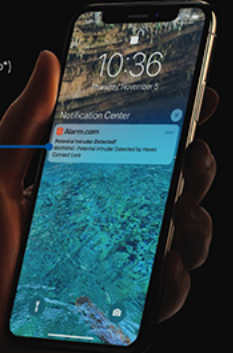

FAST

Activates in a matter of seconds

EASY

Activate & deactivate with fob/button, mobile app, manually

SAFE

Simple, egress options for use upon "all clear"

Product Specifications

- Z Wave Plus compatible
- Wireless and hardwired options
- Key fob, egress button, panic button for quick access
- Mobile app available
- Manual operation for lock/unlock
- Fits any standard commercial door with 2" frame
- Works on in-swing and out-swing doors
- Dimensions: 14.75" L x 4.2" W x 3.8" H
- Rechargeable LiPo battery (2+ years life on a single charge)

EXIT

Alarm.com Mobile App

IQ SmartLock connects to your smartphone via Bluetooth to control you lock with the Alarm.com app (Available for both iPhone and Android)

compatible with

Shareable eKeys

Use the Alarm.com App to create and control 24-Hour Guest eKeys and time-sensitive Scheduled eKeys*

Attack Detection

Built-in alarm technology senses potential door attacks (optional inside the mobile app*)

Hard installed for permanent security

10x stronger than a conventional lock

Designed and tested in Tennessee