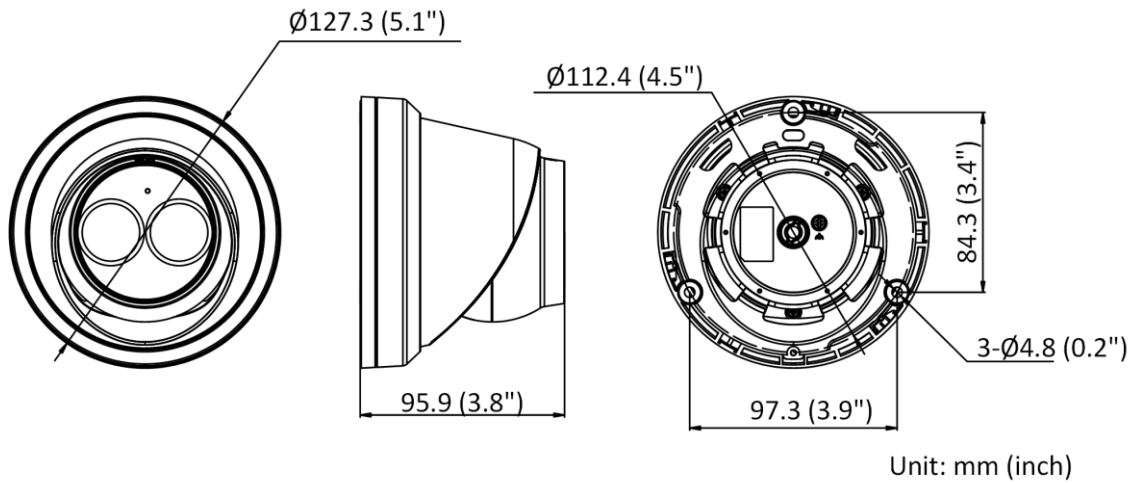

▪ **Dimension**

▪ **Accessory**

▪ **Optional**

CBM Junction box	CPM+PC130T Pendant Mount	ABM Inclined ceiling mount	PM Vertical Pole Mount	WML+PC130T Wall mount
CM Corner mount	CB130TB (Black) Junction Box	ABMB Inclined Ceiling Mount	WMLB+PC130TB Wall mount