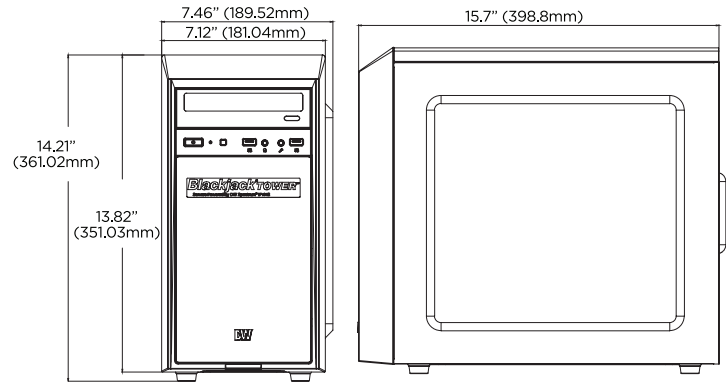

## Dimensions

Unit: Inch (mm)

- 2-48TB Storage
- 480Mbps Throughput
- Windows 10, Server & Linux Ubuntu OS
- Two NIC Cards
- 9th Gen. Intel Processor
- 5 YEAR Limited Warranty

## Specifications

PART NUMBER	DW-BJMT31xxT/LX	DW-BJMT51xxT/LX	DW-BJMT71xxT/LX/S	
Included IP licenses	4			
Form factor	Mid-size tower			
Operating system	Windows <sup>®</sup> 10	DW-BJMT31xxT	DW-BJMT51xxT	DW-BJMT71xxT
	Linux Ubuntu <sup>®</sup>	DW-BJMT31xxTLX	DW-BJMT51xxTLX	---
	Windows Server <sup>®</sup>	---	---	DW-BJMT71xxTS
	OS on SSD	240GB SSD		
CPU	Intel <sup>®</sup> Core <sup>™</sup> i3 processor	Intel <sup>®</sup> Core <sup>™</sup> i5 processor	Intel <sup>®</sup> Core <sup>™</sup> i7 processor	
Memory	8GB	16GB	16GB	
Ethernet port	2x 1G Ethernet			
System	Max video storage rate (Mbps)	180Mbps	360Mbps	480Mbps
	Storage	3 x 3.5 SATA HDD		
Video	Maximum storage drives	3 x 3.5 SATA HDD		
	Maximum storage	Maximum 20TB	Maximum 48TB	Maximum 48TB
	Outputs	1 x true HD, 1 x DVI, 1 x VGA for system configuration. Maximum 1 display output at a time.		
Video	Max output resolution	4096x2160 (True HD), 1920x1200 (DVI-D)		
	Video card	On-board Intel Graphics		
Preloaded VMS software	DW Spectrum IPVMS			
Remote clients	Cross-platform - Windows, Linux Ubuntu and Mac <sup>®</sup>			
Mobile apps	iOS <sup>®</sup> and Android <sup>®</sup>			
Keyboard and mouse	Included			
Power supply	400W**			
Operating temperature	41°F-104°F (5°C-40°C)			
Operating humidity	20-90% RH			
Dimension (W x D x H)	7.46" x 15.7" x 14.21" (189.52 x 398.8 x 631.02 mm)			
Other certification	UL, FCC, CE			
Warranty	5 year limited			