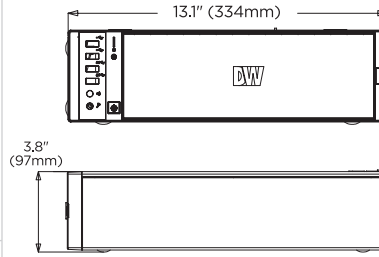

Dimensions

Unit: inch (mm)

Specifications

PART NUMBER	DW-BJDX11XXT-LX	
Included IP licenses	4	
Form factor	Slim Desktop	
Operating system	Ubuntu Desktop 20.04.5 LTS	
CPU	Intel [®] Celeron processor	
Memory	8GB	
Ethernet port	2x 1G Ethernet ports (RJ45)	
System	Max video storage rate (Mbps)	80 Mbps
	Maximum HDD	2 x SATA HDD
Storage	Maximum storage	20TB
	Outputs	1x true HD, 1x DVI-D, 1x D-Sub for system configuration. Maximum 1 display output at a time.
Video-out	Video card	Onboard Intel HD Graphics
	Resolution	True HD: 4096x2160@60Hz, DVI-D: 1920x1200@60Hz, D-Sub: 1920x1200@60Hz
Preloaded VMS software	DW Spectrum [®] IPVMS Server	
Remote clients	Cross-platform - Windows [®] , Linux Ubuntu [®] and Mac [®]	
Mobile apps	iOS [®] and Android [®]	
Keyboard and mouse	Included	
Power supply	300W**	
Operating temperature	41°F-104°F (5°C-40°C)	
Operating humidity	20-90% RH	
Dimension (WxDxH)	Desktop 3.88" x 13.1" x 15.8" (98.5 x 334 x 402 mm) Standing 13.1" x 3.88" x 15.8" (334 x 98.5 x 402 mm)	
Other certification	NDAA, TAA	
Warranty	5 year limited	

🌐 : www.digital-watchdog.com

Part number

- DW-BJDX1102T-LX - 2TB internal storage
- DW-BJDX1104T-LX - 4TB internal storage
- DW-BJDX1108T-LX - 8TB internal storage
- DW-BJDX1112T-LX - 12TB internal storage
- DW-BJDX1116T-LX - 16TB internal storage
- DW-BJDX1120T-LX - 20TB internal storage