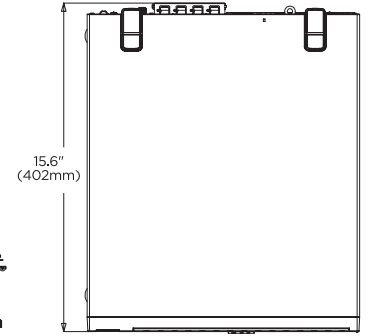

Dimensions

Unit: inch (mm)

Specifications

PART NUMBER	DW-BJDX11XXT-LX	
Included IP licenses	4	
Form factor	Slim Desktop	
Operating system	Ubuntu Desktop 20.04.5 LTS	
CPU	Intel [®] Celeron processor	
Memory	8GB	
Ethernet port	2x 1G Ethernet ports (RJ45)	
System	Max video storage rate (Mbps)	80 Mbps
	Maximum HDD	2 x SATA HDD
Storage	Maximum storage	20TB
	Outputs	1x true HD, 1x DVI-D, 1x D-Sub for system configuration. Maximum 1 display output at a time.
Video-out	Video card	Onboard Intel HD Graphics
	Resolution	True HD: 4096x2160@60Hz, DVI-D: 1920x1200@60Hz, D-Sub: 1920x1200@60Hz
Preloaded VMS software	DW Spectrum [®] IPVMS Server	
Remote clients	Cross-platform - Windows [®] , Linux Ubuntu [®] and Mac [®]	
Mobile apps	iOS [®] and Android [®]	
Keyboard and mouse	Included	
Power supply	300W**	
Operating temperature	41°F-104°F (5°C-40°C)	
Operating humidity	20-90% RH	
Dimension (WxDxH)	Desktop 3.88" x 13.1" x 15.8" (98.5 x 334 x 402 mm) Standing 13.1" x 3.88" x 15.8" (334 x 98.5 x 402 mm)	
Other certification	NDAA, TAA	
Warranty	5 year limited	