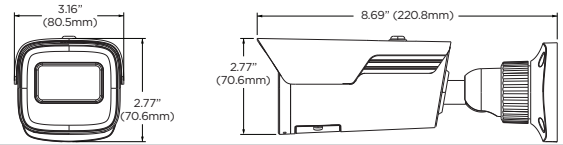

Mounting accessories (Optional)

DWC-MBTJUNCW
Junction box

Dimensions

Unit: Inch (mm)

Specifications

IMAGE	
Image sensor	4MP 1/3" CMOS
Total pixels	2560 x 1440
Minimum scene illumination	0.005 lux (color) 0.0 lux (B/W)
S/N ratio	50dB
LENS	
Focal length	2.8 - 12mm, F1.4
Lens type	Vari-focal lens with motorized zoom and auto-focus
Field of view (FoV)	92°-31°
IR distance	164ft range
I/O	
Audio in / out	1 audio input and 1 microphone built-in
Audio compression	G.711A / U
Event Trigger	Motion alarm/sensor alarm
Pre-Post Recording	Pre: 1-5 sec. Post: 1-120 sec.
OPERATIONAL	
Shutter mode	Auto, manual
Shutter speed	1/2s - 1/100000s
Auto gain control	Auto
Day / night	Auto, day (color), night (B/W), schedule
Smart DNR™ 3D digital noise reduction	3D DNR
Wide dynamic range (WDR)	True WDR low, middle, high
Wide dynamic range (WDR) dB	120dB
Privacy zone	8 programmable privacy masks
Video analytics	Line crossing, perimeter intrusion, video tampering detection (scene change, video blur, abnormal color detection)
Backlight compensation (BLC)	Yes
Mirror and flip	Yes
Alarm notifications	Notifications via email or FTP server
Memory slot	Micro SD / SDHC / SDXC card up to 256GB (card not included)
NETWORK	
LAN	802.3 compliance 10/100 LAN
Video compression type	H.265, H.264, MJPEG
Resolution	4MP, 3MP, 2.1MP/1080P, 720P, D1, 480x240, CIF (60Hz: 1 - 30fps; 50Hz: 1-25fps)
Frame rate	Up to 30fps at all resolutions
Video bitrate	64 Kbps - 8 Mbps
Bitrate control	Multi-streaming CBR/VBR at H.264/ H.265 (controllable frame rate and bandwidth)
Streaming capability	Dual-stream at different rates and resolutions Maximum three (3) connections/streams at a time
IP	IPv4, IPv6
Protocol	UDP, IPv4, IPv6, DHCP, NTP, RTSP, RTP, RTCP, ICMP, IGMP, PPPoE, DDNS, SMTP, FTP, SNMP, HTTP, 802.1x, UPnP, HTTPs, QoS
Security	IP filtering, MAC filtering, authentication (ID/PW), SSL/TLS
ONVIF conformance	Yes
Web viewer	OS: Windows®, Mac® OS, Linux® Browser: MS Edge, IE, Chrome, Firefox
Video management software	DW Spectrum™ IPVMS
ENVIRONMENTAL	
Operating temperature	-22°F - 140°F (-30°C - 60°C)
Operating humidity	0-95% RH (non-condensing)
IP rating	IP67-rated
IK rating	IK10 impact-resistant
Other certifications	FCC, CE, ROHS, ONVIF, NDA A
ELECTRICAL	
Power requirement	DC 12V, PoE IEEE 802.3af Class 3. (Adapter not included)
Power consumption	<8W
MECHANICAL	
Material	Metal bullet housing
Dimensions	8.69" x 3.16" x 2.77" (220.8 x 80.5 x 70.6 mm)
Weight	1.52 lb (0.69 kg)
Warranty	5 year warranty