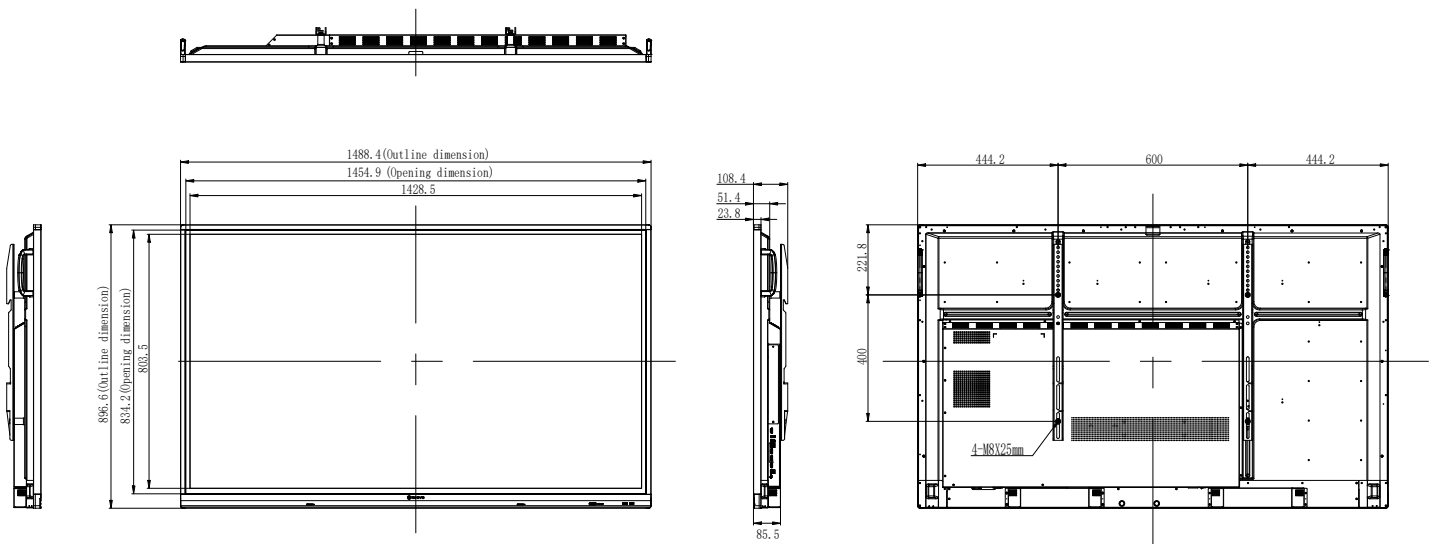

TECHNICAL DRAWING