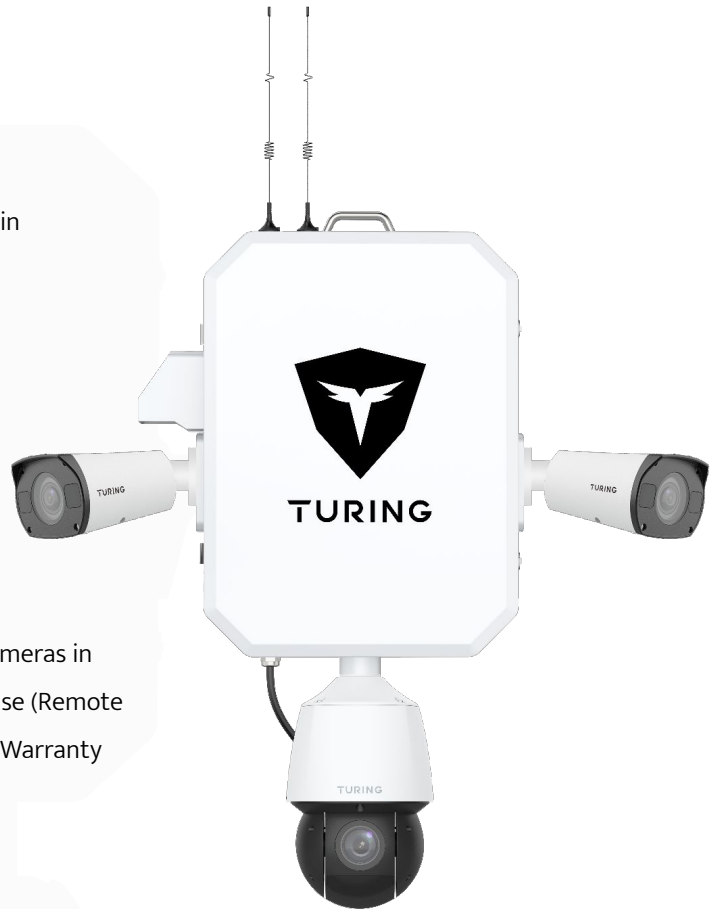

SKYSHIELD 360

All-In-One Outdoor Surveillance Solution
Deployment for Anywhere with Power

SS-KG1-360-2B

SkyShield 360 w/ 3Y Licenses Includes:

- 1x Enclosure System and Accessory with Built-in Thermostat Heater, Fan and 4G Router
- 1x 4CH NVR w/2TB HDD
- 2x 4MP Bullet Cameras
- 1x 25x PTZ
- 2 x TP-SDLPZ (Adapter plate for LPR and Mini PTZ Camera)
- 3Y Eligibility for Potential Hardware Upgrade (Speaker, Strobe Lights etc.)
- 3Y SkyShield License include Core AI for All Cameras in SkyShield, the SkyShield Add-on Module License (Remote Power Control, Virtual Guard Dashboard) and Warranty

AVAILABLE SKUS	
SKU NUMBER	CAMERA OPTION
SS-KG1-360-2B	2x 4MP Bullet & 1x 25x PTZ

CAMERA OPTIONS		
FEATURE	Bullet	TwilightVision™ Network PTZ Dome Camera
Image Sensor	1/3", 4.0megapixel, progressive scan, CMOS	1/2.8", 4.0-megapixel, progressive scan, CMOS
Lens	2.7 ~ 13.5mm, AF automatic focusing and motorized zoom lens	4.8 ~ 120mm, AF automatic focusing and motorized zoom lens
Field of View (H;V;O)	H: 98.3~31.4°; V: 54.8~18.6°; D: 127.7~37.0°	H: 52.20°~2.74°; V: 30.81°~1.54°; O: 64.20°~3.23°
Minimum Illumination	Color: 0.002Lux (F1.2, AGC ON), 0 Lux with IR	Color: 0.003 Lux (F1.5, AGC ON), 0 Lux with IR
Video Compression	Ultra 265, H.265, H.264, MJPEG	Ultra 265, H.265, H.264, MJPEG
Resolution & Frame Rate	Mainstream: 2688*1520 @ 30 FPS Sub Stream: 1280*720 @ 30 FPS Third Stream: 720*576 @ 30 FPS	Mainstream: 4MP (2688*1520),Max 30fps; Sub Stream: 2MP (1920*1080), Max 30fps; Third Stream: D1 (720*576), Max 30fps
Day / Night	IR-cut filter with auto switch (ICR)	IR-cut filter with auto switch (ICR)
IR Range	Up to 40m (131ft) IR range	Up to 100m (328 ft) IR range
Wide Dynamic Range	120 dB	NA
Warm Light	NA	NA
PAN & TILT	NA	Pan Range: 360° (endless) Pan Speed: 0.1°/s ~ 200°/s Preset speed: 240°/s Tilt Range: -15° ~ 90° (auto reverse) Tilt Speed: Preset speed: 0.1°/s ~ 120°/s Preset speed: 200°/s
Digital / Optical Zoom	NA	16X / 25X