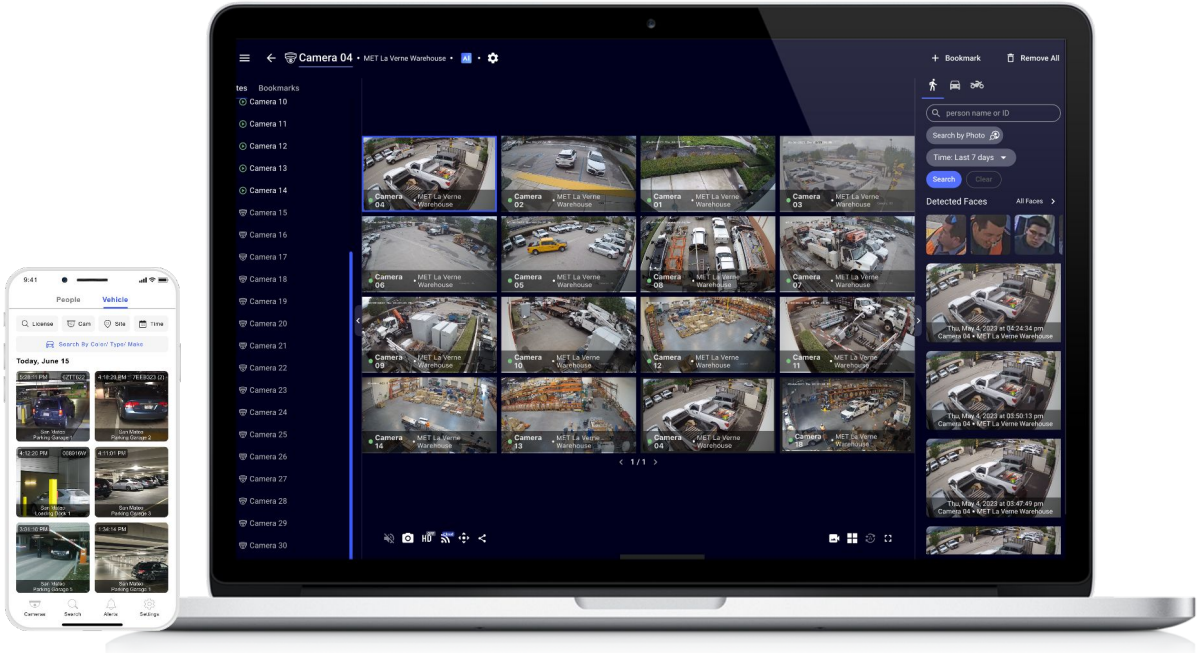

M8 x 80
(Not included in Product)

KEY FEATURES for Turing Vision CORE AI

- ✓ **Receive Instant Smart Alerts for Intruders/Trespassers/Person of Interest/Vehicle of Interest via SMS/Email/Push Notifications**
- ✓ **Remote Live Stream Monitoring**
 - Remote Live Streaming up to 16 Cameras in HD
 - Bookmark and Auto-Cycle Play for Live Monitoring
- ✓ **Share Live Camera Streams With First Responders**
- ✓ **Find Events Fast with Smart Video Search and Archive/Share for Future Reference**
- ✓ **View Live Footage From any Desktop / Mobile Device**
- ✓ **Flexible Hybrid Storage Locally or on the Cloud**