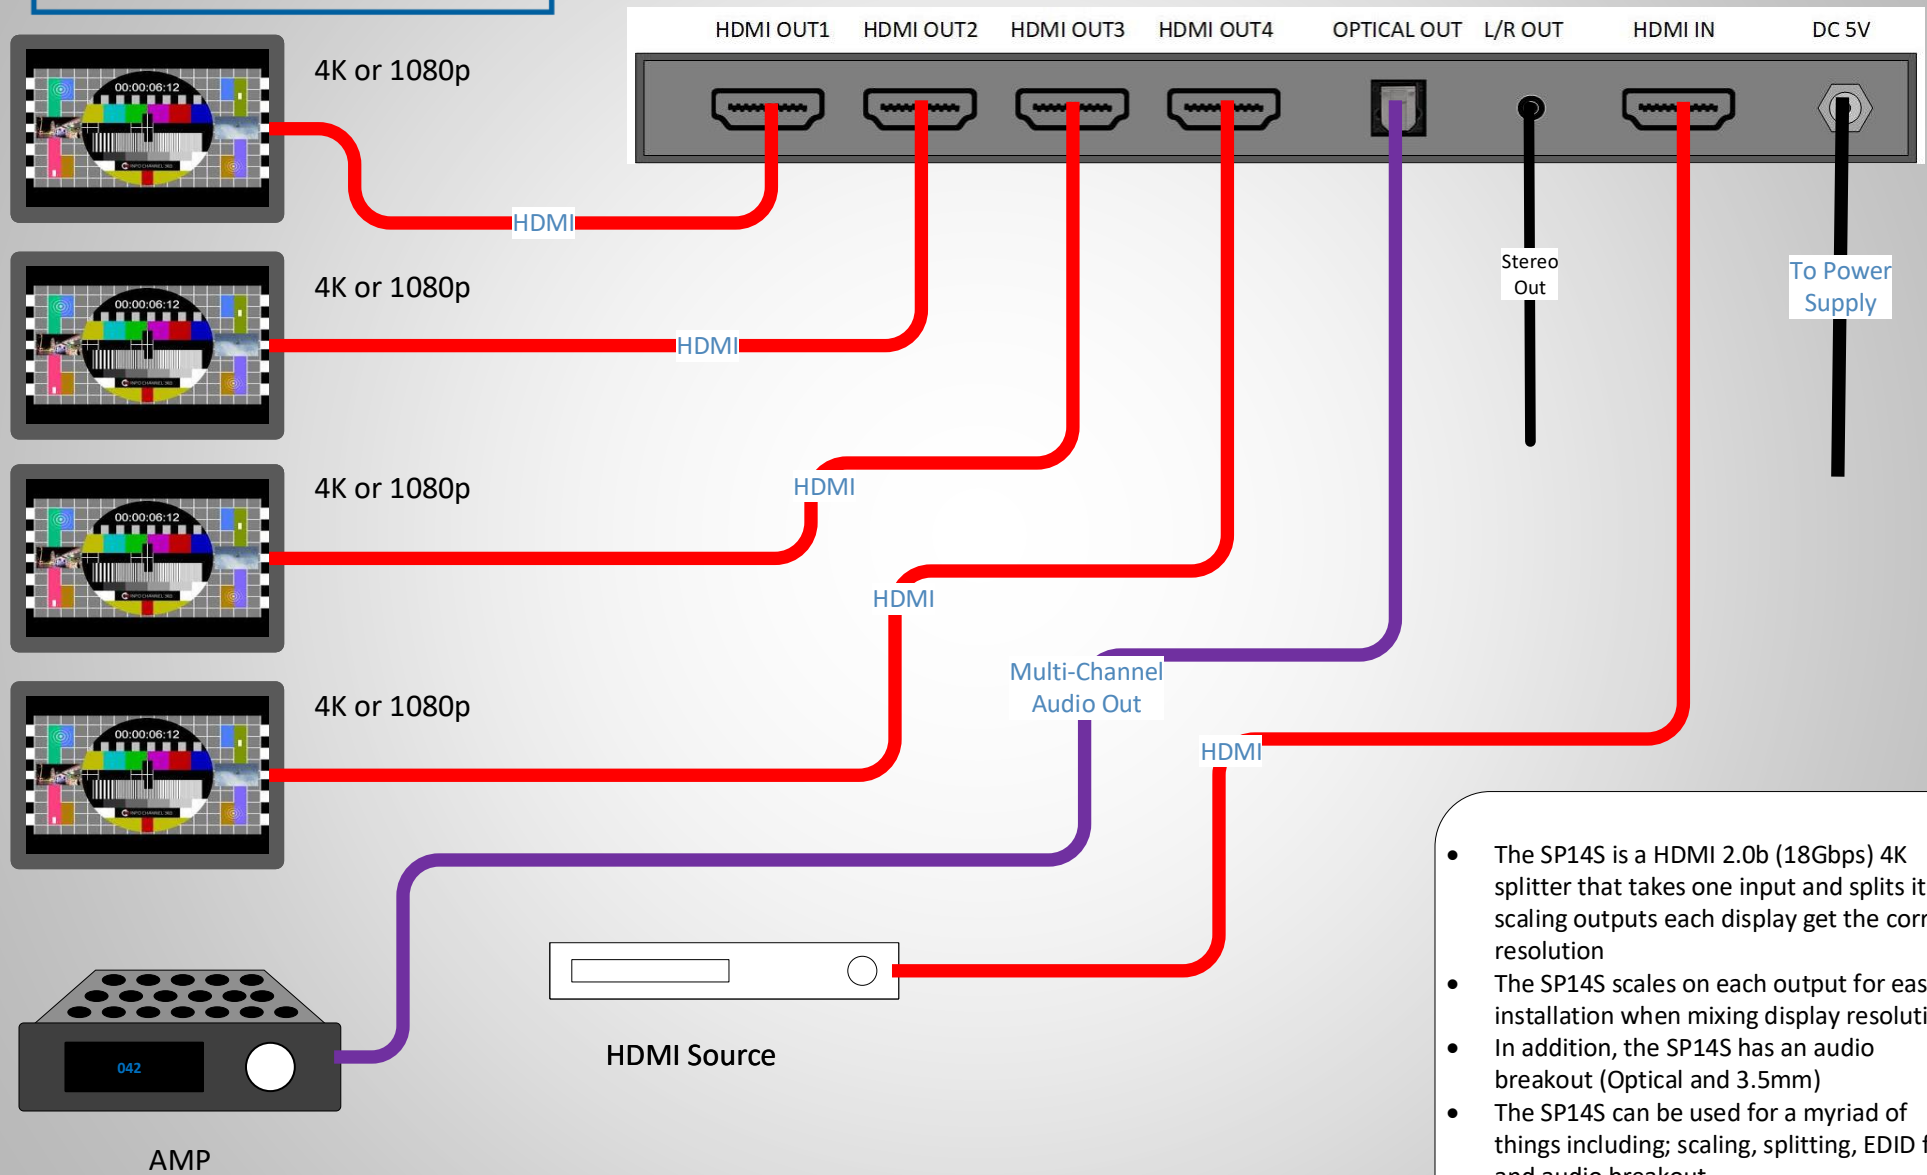

SIMPLIFIED

MFG

SP14S Quick Start Guide

- The SP14S is a HDMI 2.0b (18Gbps) 4K splitter that takes one input and splits it to 4 scaling outputs each display get the correct resolution
- The SP14S scales on each output for ease of installation when mixing display resolutions
- In addition, the SP14S has an audio breakout (Optical and 3.5mm)
- The SP14S can be used for a myriad of things including; scaling, splitting, EDID fix, and audio breakout