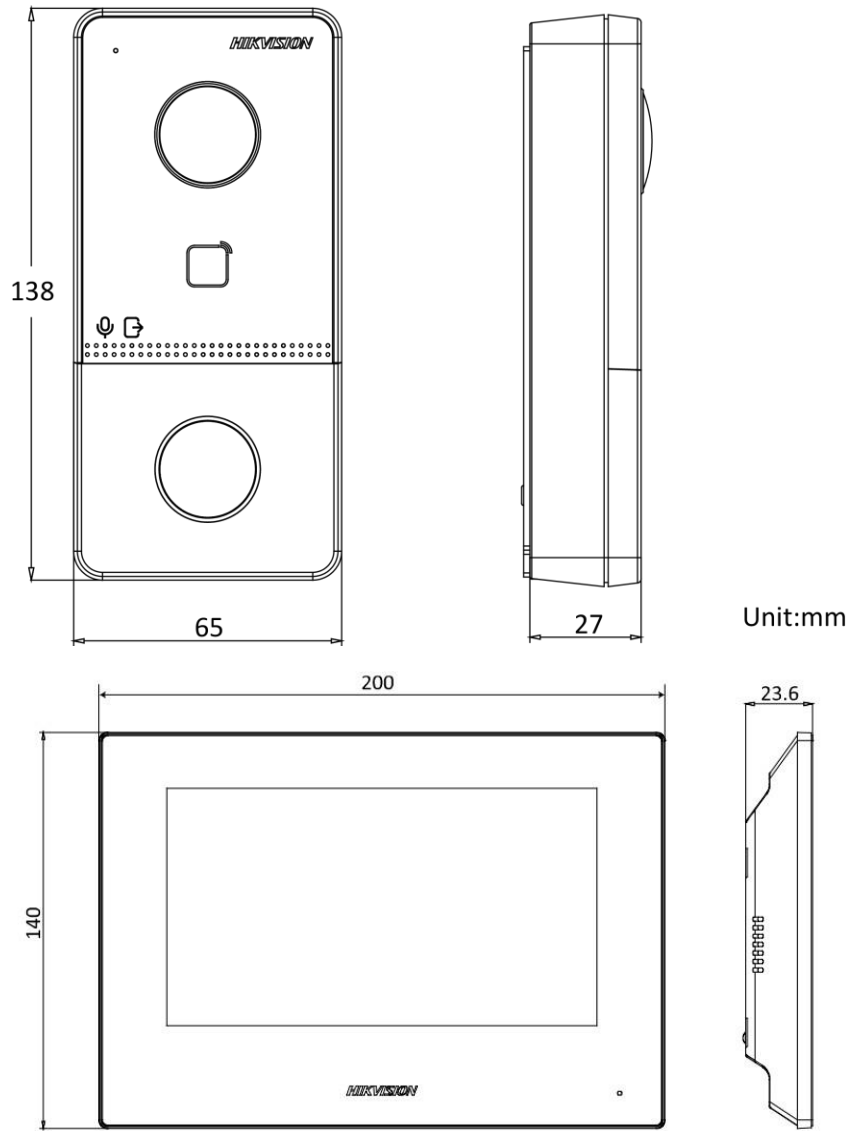

▪ **Accessory**

▪ **Included**

DS-KABV6113-A Wall-mounted bracket	DS-KABV6113-RS Villa Door Station Rain Shield