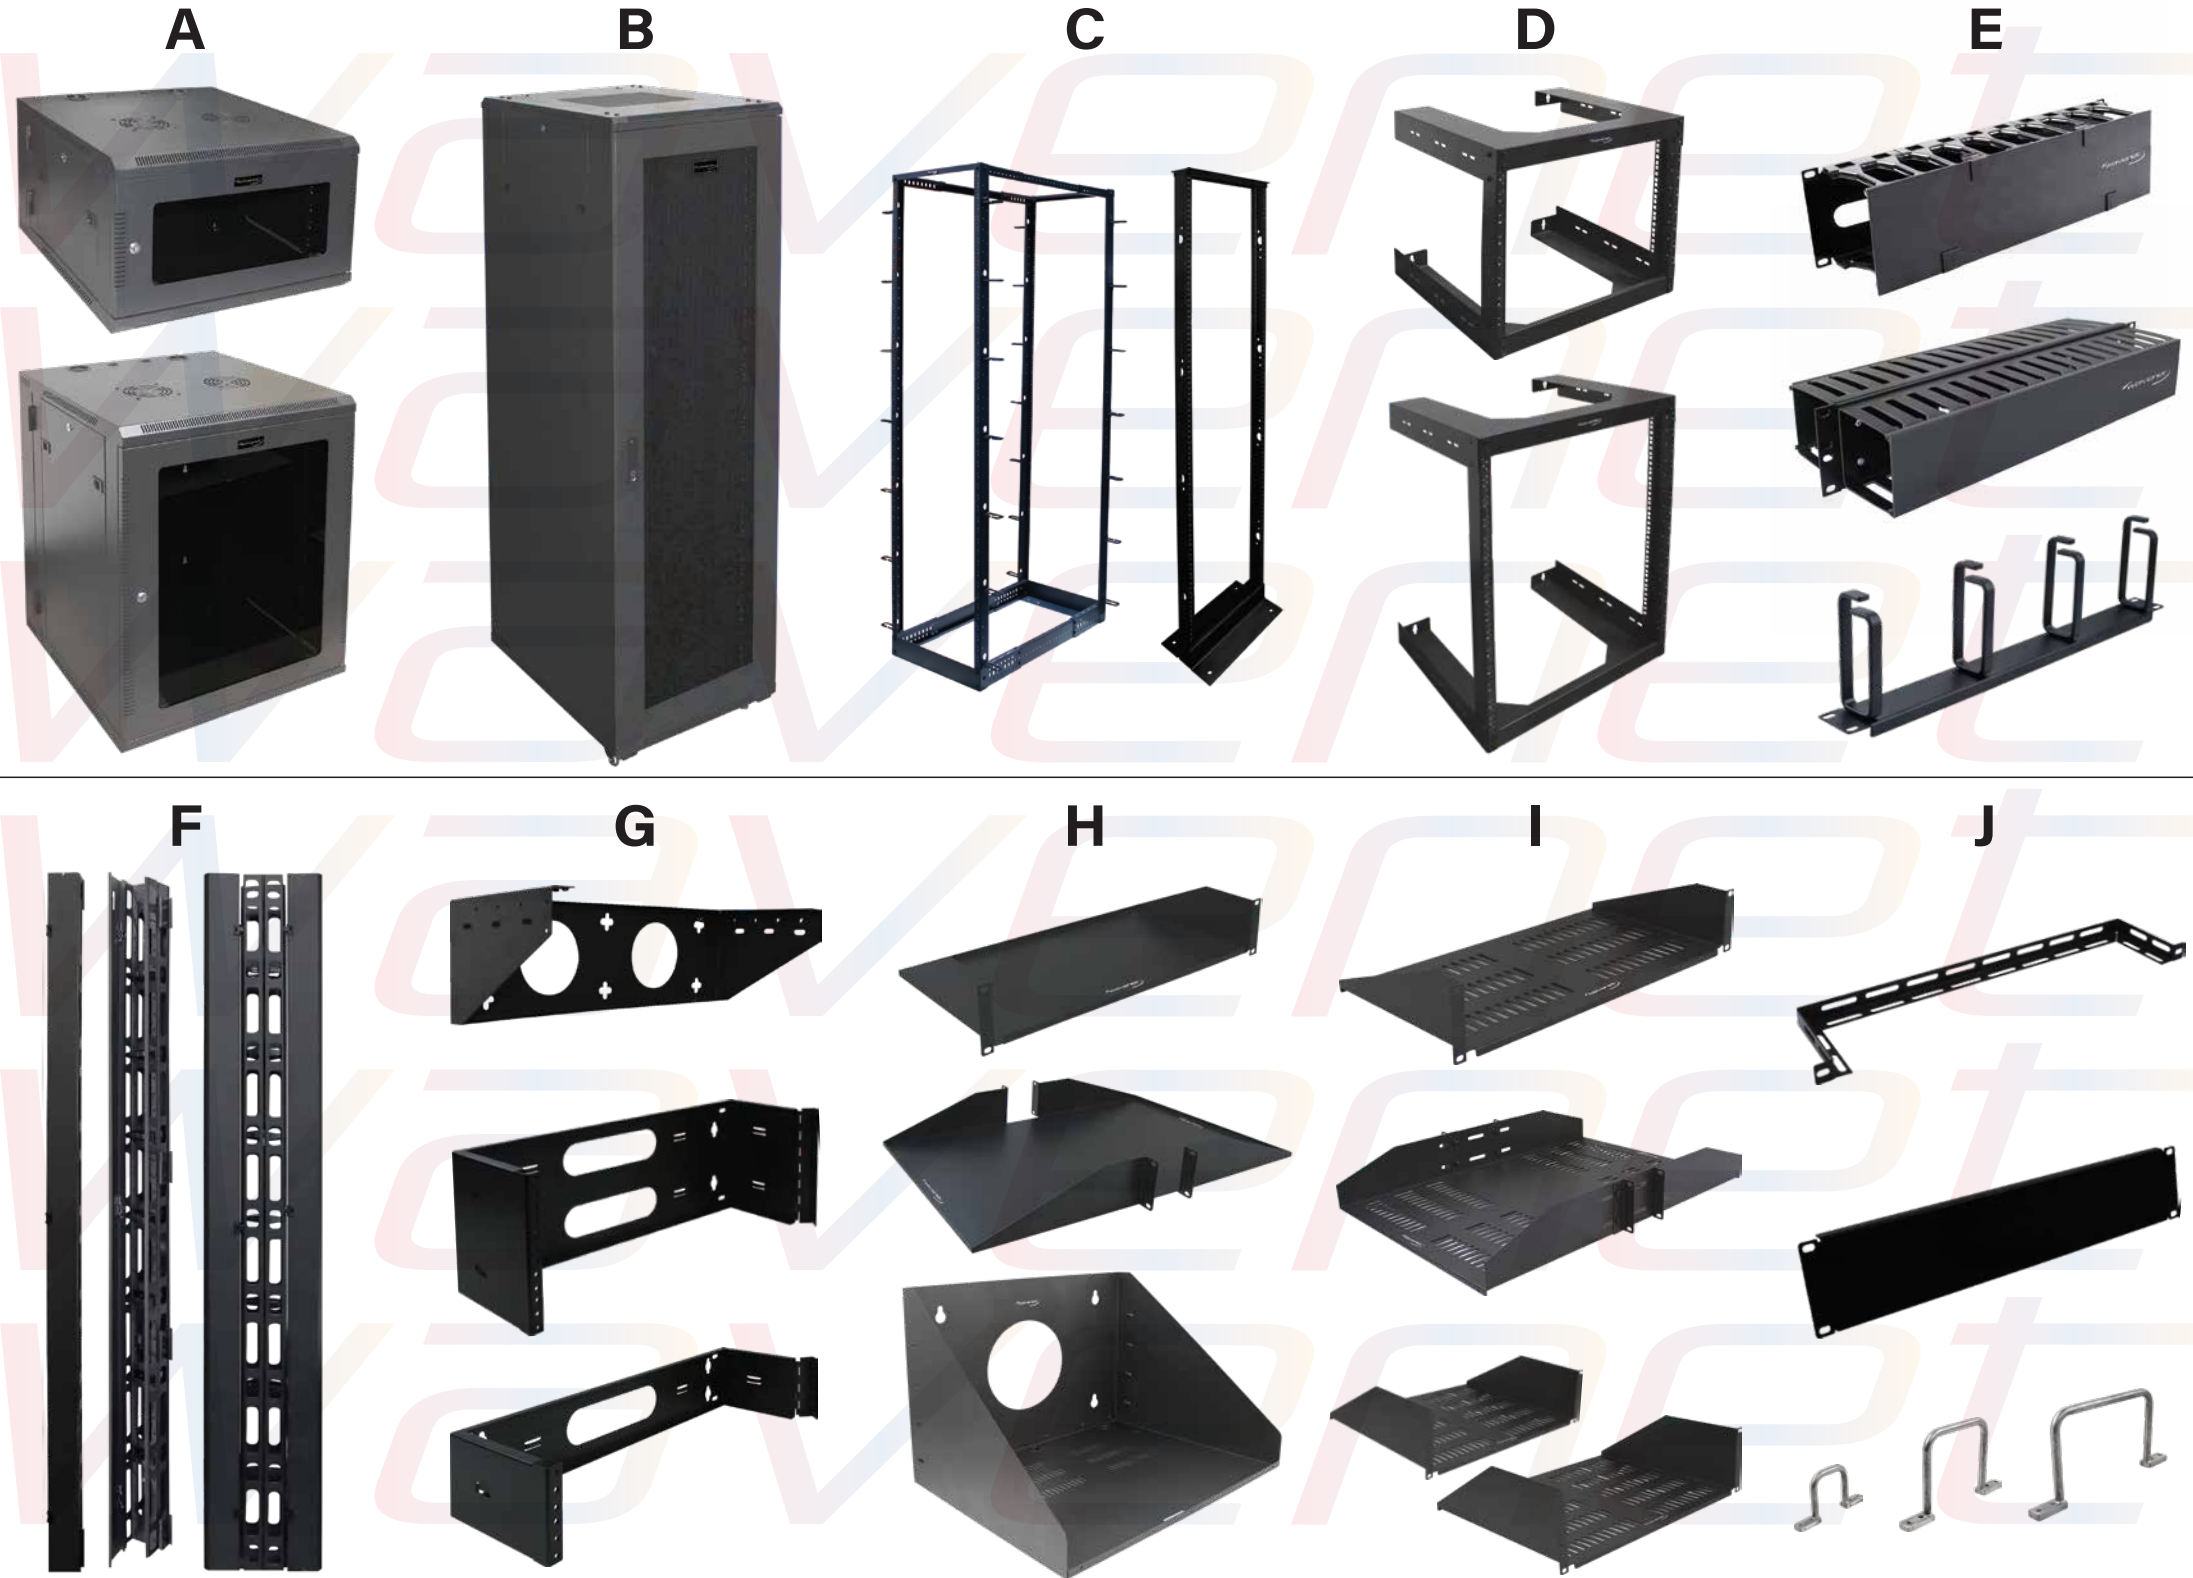

WAVENET RELATED PRODUCTS

(Selection Guide for Cable Runway, Cabinets, Cable Management, Racks, Brackets and Accessory Solutions)

NUMBER	DESCRIPTION	PART#
A	Wall Mount Cabinets	CBTF-WM6U
		CBTF-WM9U
		CBTF-WM12U
		CBTF-WM15U
		CBTF-WM18U
B	Floor-Standing Cabinets	CBTF-FL27U-32
		CBTF-FL42U-32
		CBTF-FL27U-40
		CBTF-FL42U-40
C	Open-Frame Racks	2POST-45U
		4POST-45U
D	Wall Mount Racks	WMR-8U
		WMR-15U
		WMR-30U
E	Horizontal Cable Managers	MDH-1U (High-Density Series)
		MDH-2U (High-Density Series)
		MDH-3U (High-Density Series)
		PDH-SS-1U (Plastic Series)
		PDH-SS-2U (Plastic Series)
		PDH-DS-1U (Plastic Series)
		PDH-DS-2U (Plastic Series)
		HCM1901-4 (Metal Series)
HCM1902-4 (Metal Series)		
F	Vertical Cable Managers	VCMC-4678S (Slotted Duct Series, Single-Sided)
		VCMC-41278D (Slotted Duct Series, Double-Sided)
		VCNB-3X3X7 4S (Metal Series w/Integrated Rings, Single-Sided)
G	Wall Mount Hinged Brackets	VCNB-3X3X7 4D (Metal Series w/Integrated Rings, Double-Sided)
		WMHB-1U
		WMHB-2U
		WMHB-3U
		WMHB-4U
H	Solid Bottom Rack Shelves	VWMB-4U
		SHELF-10SSS
		SHELF-15SSS
		SHELF-25SSS
		SHELF-10SSS-S2PK
		SHELF-15SSS-S2PK
		SHELF-25SSS-S2PK
		WMS-18
I	Vented Bottom Rack Shelves	SHELF-10SSV
		SHELF-15SSV
		SHELF-25SSV
		SHELF-10SSV-S2PK
		SHELF-15SSV-S2PK
J	Cable Management Related Products	SHELF-25SSV-S2PK
		RCMSB5BK
		BP-1U-5N
		BP-2U-5N
		BP-3U-5N
		BP-4U-5N
		DR200
DR300		
DR500		

**CALIFORNIA
CORPORATE
WAREHOUSE**
Carson, CA 90745

**TEXAS
WAREHOUSE**
The Colony, TX 75056

**NEW JERSEY
WAREHOUSE**
Ridgefield, NJ 07657

TOLL FREE. 888.492.8363

©2023 Wavenet, Incorporated. All rights reserved.