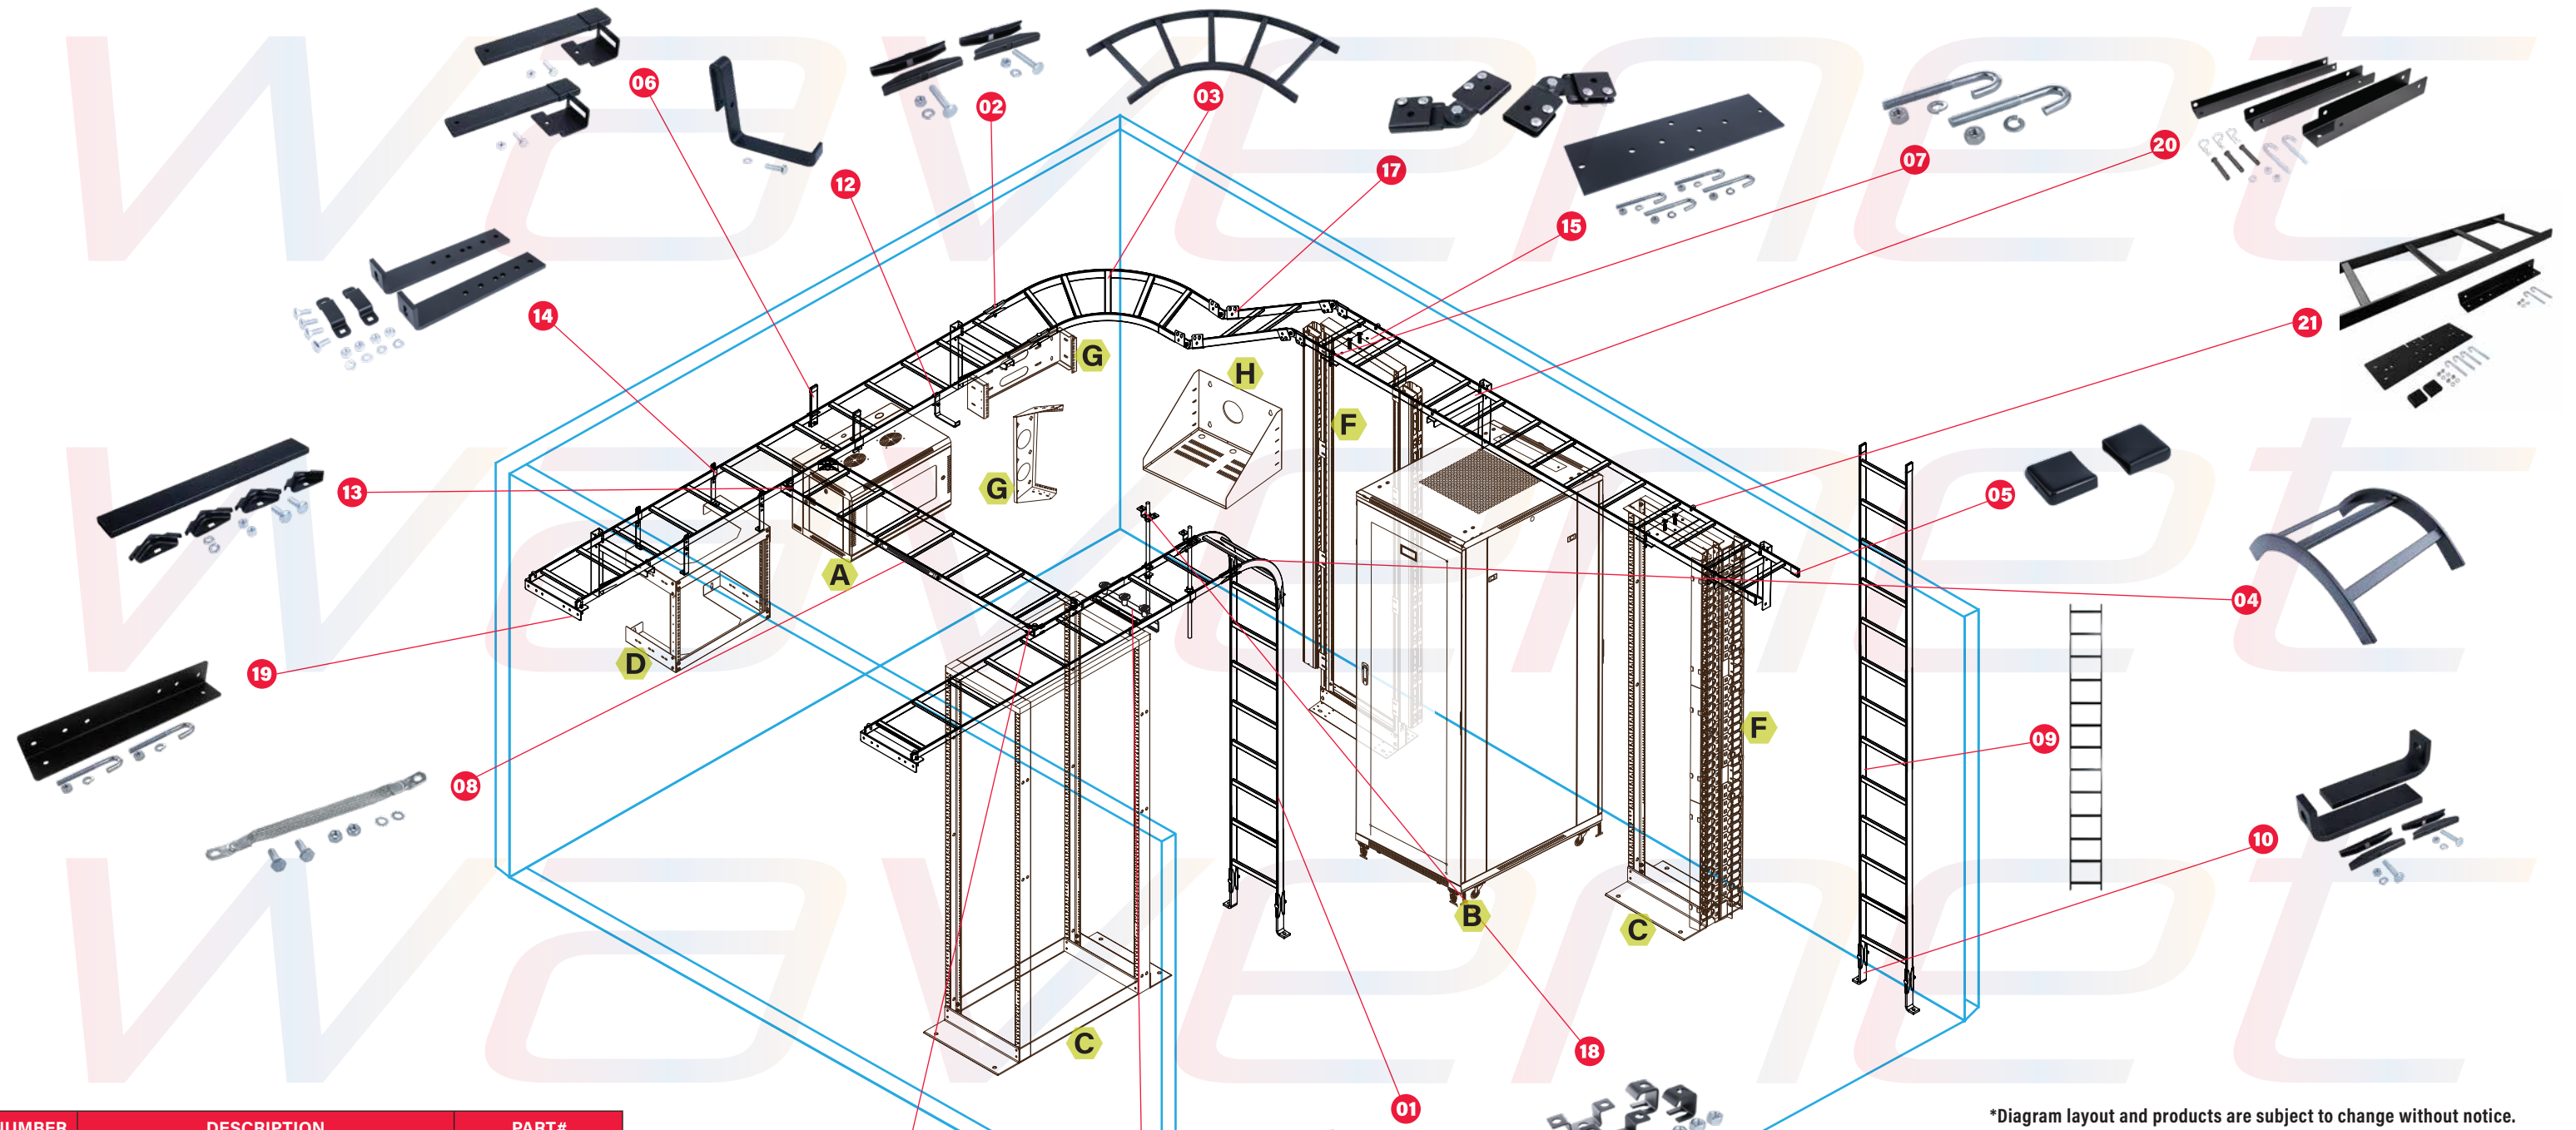

WAVENET LADDER RACK CABLE RUNWAY SYSTEM

(Selection Guide for Cable Runway, Cabinets, Cable Management, Racks, Brackets and Accessory Solutions)

NUMBER	DESCRIPTION	PART#
01	(2) 5' Ladder Rack Runway w/ Butt-Splice Kit	WL-5SS2PC-KIT
02	Butt-Splice Kit, Pair	WL-BSKTPR-BK
03	Radius Horizontal Bend Ladder	WL-FT9012-BK
04	Universal Radius Bend Ladder	WL-IR9012-BK
05	Ladder Rack End Cap, Pair	WL-LRA2EC-BK
06	6" Retaining Post Kit, Pair	WL-LRA06RPK-BK
07	J-Bolt Kit (5/16"), Pair	WL-LRA300JK
08	Grounding Strap w/ Hardware	WL-LRAGK
09	Cable Runway 10 Foot	WL-LR1210-BK
10	Floor Mount Bracket	WL-RA2FA-BK
11	T-Junction Bracket Kit	WL-RA2JT-BK

*Diagram layout and products are subject to change without notice.

NUMBER	DESCRIPTION	PART#
12	L Bracket - Cable Runway	WL-RA5LB-BK
13	Ladder Termination Kit	WL-RA12TK-BK
14	Stand-Off Elevation Kit 4" - 6"	WL-RA46SK-BK
15	Rack To Runway Plate	WL-RA123RP-BK
16	Cable Radius Drop	WL-RASD-BK1
17	Butt Splice Kit - Swivel/Adjustable	WL-RASSK-BK
18	Ceiling Mount Kit 5/8"	WL-RATRCK-BK
19	Wall Angle Support Bracket	WL-WASB12-BK
20	Triangle Wall Support	WL-WSB12-BK
21	5' Ladder Rack Runway Bracket Kit	WLR1205-KIT

*Product: A, B, C, D, E, F, G, H (see the back page for part numbers, descriptions and pictures).

WAVENET RELATED PRODUCTS

(Selection Guide for Cable Runway, Cabinets, Cable Management, Racks, Brackets and Accessory Solutions)